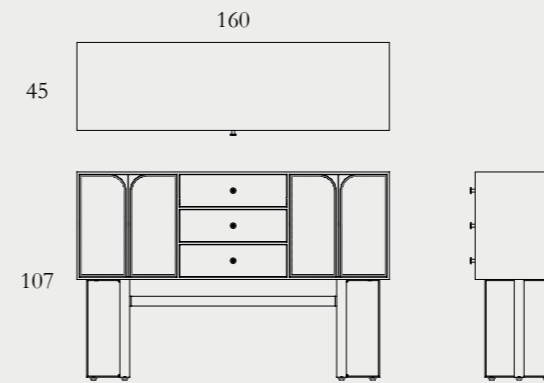

L160xW45xH107cm

Doors options

Architect Dining Table

Powder coated steel frame with optional silver highlights (1) | Brass adjustment knurls (2) | Top in smoked Ash and porcelain (3a,3b) or solid Live-edge Oak (3c) | Adjustable feet in plastic