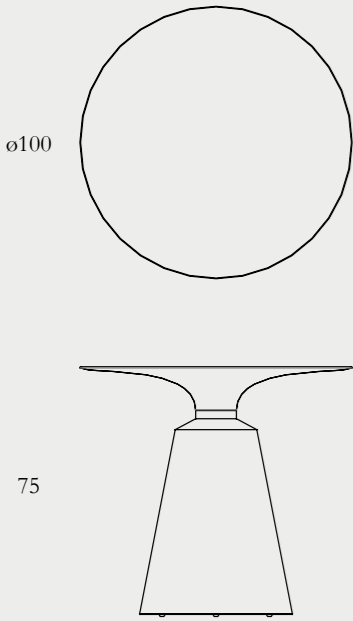

Pupil dining table

Poly-resin and concrete mix with 5 finishes options (1-5) | Brass plated metal (A) | Base in resin with black wooden pattern (B)

ø100x75cm