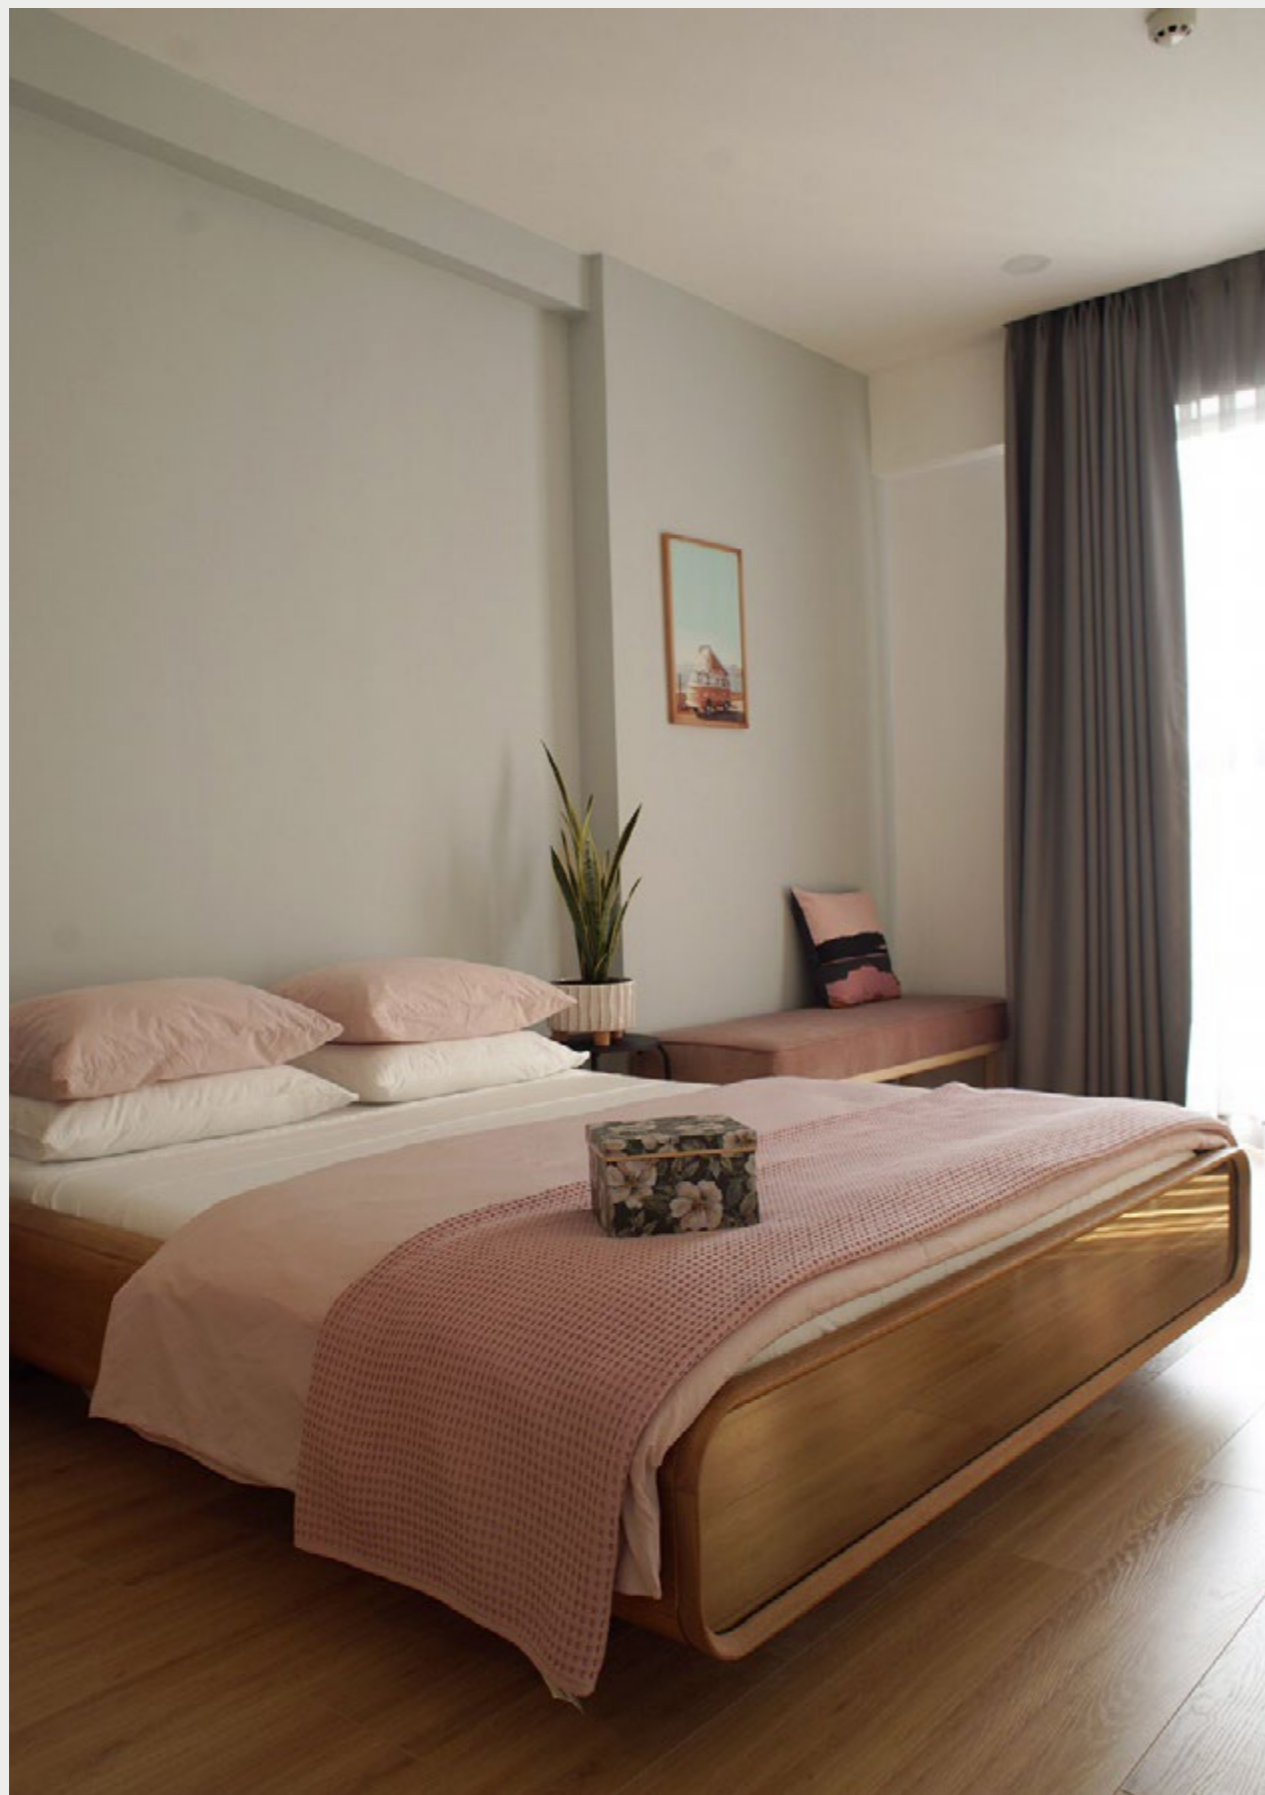

02. (Right page)
Annabelle bed in Nubuck leather
and nightstand

01.
Annabelle bed without bedhead