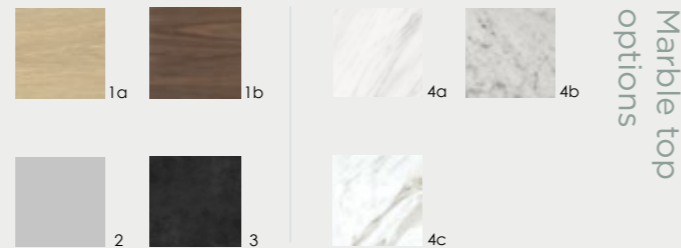

Annabelle Dining Table /Marble top

White Oak (1a) or Walnut (1b) solid frame | Black steel components (3) | Top in white marble (Volakas /4a, Carrara /4b, Calaccatta /4c) with MDF suport in grey color (2)

L170/200/220xW100xH75cm

Marble top options