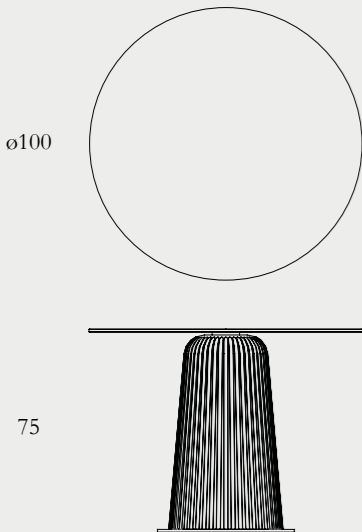

Concrete base options