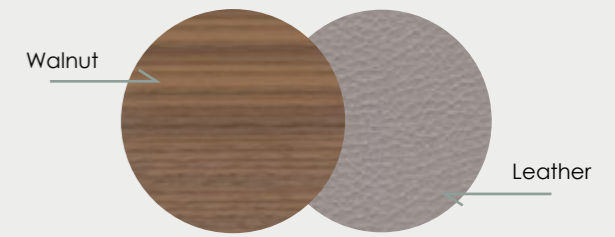

Book Shelf

The Cloud shelf is available with two options of decorative panels, to put your favorite objects in full display, or make a nice backdrop to a vase with a flower. On this page the Leather option.

03-04.
Details of the leather decorative panels and shelves in smoked glass