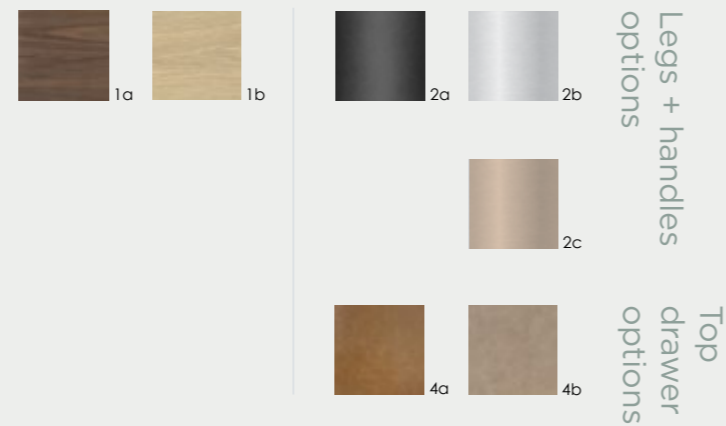

L96xW48xH137cm