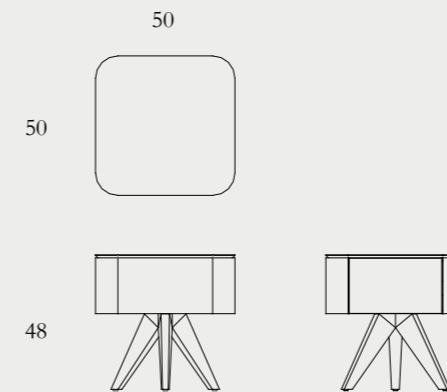

Annabelle Dining Table /MDF top

White Oak (1a) or Walnut (1b) solid frame | Top in MDF with flat grey paint (2) | Black steel components (3)

L170/200/220/240xW100xH75cm

Annabelle Dining Table /Marble top

White Oak (1a) or Walnut (1b) solid frame | Black steel components (3) | Top in white marble (Volakas /4a, Carrara /4b, Calaccatta /4c) with MDF suport in grey color (2)

L170/200/220xW100xH75cm

Marble top options

Annabelle Dining Chair

White Oak (1a) or Walnut (1b) solid frame | Seat and back in upholstery + leather (2a,2b) or fabric (2c)

W56xD67xH82cm

Upholstery options

Annabelle Bed /with bedhead

White Oak solid frame and veneers | Front panel in copper laminated mirror (2) | Powder coated steel legs (3) | Bedhead in leather (4a,4b,4c) or fabric (4d)

Queen Size: L219xW178xH120cm

King Size: L219xW198xH120cm

Super-King: L219xW218xH120cm

Upholstery options

Annabelle Bed /without bedhead

White Oak solid frame and veneers | Front panel in copper laminated mirror (2) | Powder coated steel legs (3)

Queen Size: L206xW178xH38cm

King Size: L206xW198xH38cm

Super-King: L206xW218xH38cm

Annabelle Nightstand

White Oak solid frame and veneers (1) | Drawer front in copper laminated mirror (2) | Top in white marble (Volakas /3a, Carrara /3b, Calaccatta / 3c) or MDF in satin copper finish (3d)

L50xW50xH48cm

Top options