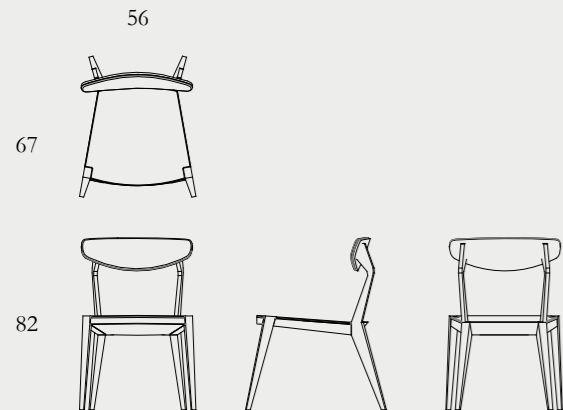

L170/200/220xW100xH75cm

Marble top options

Annabelle Dining Chair

White Oak (1a) or Walnut (1b) solid frame | Seat and back in upholstery + leather (2a,2b) or fabric (2c)

W56xD67xH82cm

Upholstery options

Annabelle Bed /with bedhead