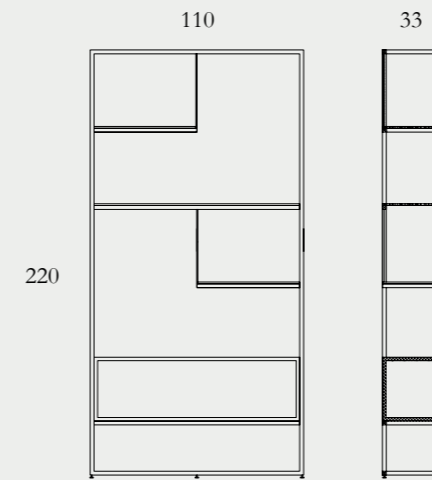

Queen Size: L215,5xW180xH97cm
King Size: L215,5xW200xH97cm
Super-King: L215,5xW220xH97cm

Upholstery options

Cloud Bed | With fixed nightstand

Visible wooden frame + bedhead in Walnut (1a) or Smoked Ash (1b) and local hardwood concealed frame | Stainless steel legs in brushed finish (2) | Upholstery + fabric (3a) or leather (3b,3c) Smoked mirror drawer fronts (5) | Decorative inlays in extra-slim 3mm seamless porcelain (3a,3b,3c) | Upholstery + fabric (4a) or leather (4b,4c) | Hardware from Hettich®

Queen Size: L215,5W320xH97cm
King Size: L215,5xW340xH97cm
Super-King: L215,5xW360xH97cm

Cloud Shelf

Stainless steel frame in brushed finish (1) | Walnut (2a) or Smoked Ash (2b) veneered book case | Decorative backdrop panels in extra-slim 3mm porcelain (3a,3e,3c) or leather (3e)