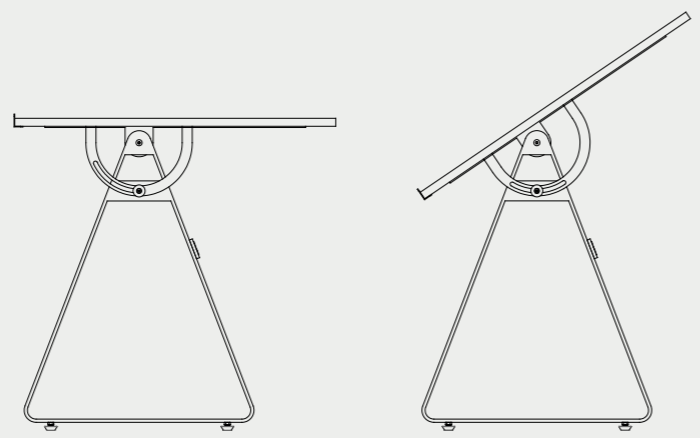

01-02-03.
Dining set with a Live-edge solid Oak table top and chair in grey leather

04.
Detail of the brass knurl

Drafting table

02.
In drafting mode the desk can be reclined with a 65° angle

01.
Architect drafting table and chair in grey leather