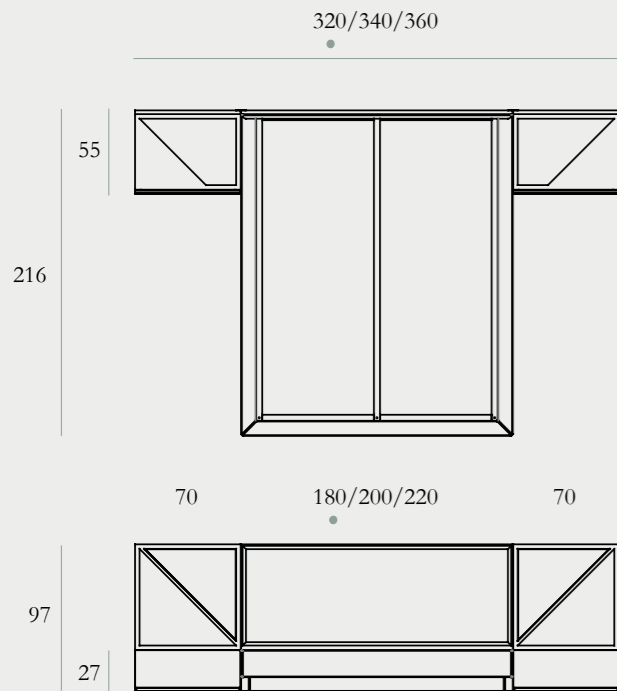

Queen Size: L215,5xW180xH97cm
King Size: L215,5xW200xH97cm
Super-King: L215,5xW220xH97cm

Upholstery options

Cloud Bed | With fixed nightstand

Visible wooden frame + bedhead in Walnut (1a) or Smoked Ash (1b) and local hardwood concealed frame | Stainless steel legs in brushed finish (2) | Upholstery + fabric (3a) or leather (3b,3c) Smoked mirror drawer fronts (5) | Decorative inlays in extra-slim 3mm seamless porcelain (3a,3b,3c) | Upholstery + fabric (4a) or leather (4b,4c) | Hardware from Hettich®

Queen Size: L215,5W320xH97cm
King Size: L215,5xW340xH97cm
Super-King: L215,5xW360xH97cm

Cloud Shelf

Stainless steel frame in brushed finish (1) | Walnut (2a) or Smoked Ash (2b) veneered book case | Decorative backdrop panels in extra-slim 3mm porcelain (3a,3e,3c) or leather (3e)