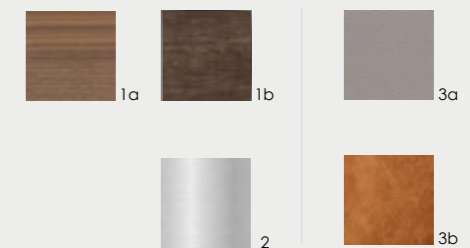

L150xW60xH77cm