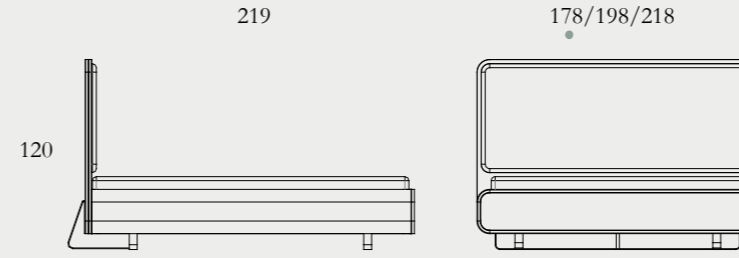

Annabelle Dining Table /MDF top

White Oak (1a) or Walnut (1b) solid frame | Top in MDF with flat grey paint (2) | Black steel components (3)

L170/200/220/240xW100xH75cm

Annabelle Dining Table /Marble top

White Oak (1a) or Walnut (1b) solid frame | Black steel components (3) | Top in white marble (Volakas /4a, Carrara /4b, Calaccatta /4c) with MDF suport in grey color (2)

L170/200/220xW100xH75cm

Marble top options

Annabelle Dining Chair

White Oak (1a) or Walnut (1b) solid frame | Seat and back in upholstery + leather (2a,2b) or fabric (2c)

W56xD67xH82cm

Upholstery options

Annabelle Bed /with bedhead

White Oak solid frame and veneers | Front panel in copper laminated mirror (2) | Powder coated steel legs (3) | Bedhead in leather (4a,4b,4c) or fabric (4d)

Queen Size: L219xW178xH120cm

King Size: L219xW198xH120cm

Super-King: L219xW218xH120cm

Upholstery options

Annabelle Bed /without bedhead

White Oak solid frame and veneers | Front panel in copper laminated mirror (2) | Powder coated steel legs (3)

Queen Size: L206xW178xH38cm

King Size: L206xW198xH38cm

Super-King: L206xW218xH38cm

Annabelle Nightstand

White Oak solid frame and veneers (1) | Drawer front in copper laminated mirror (2) | Top in white marble (Volakas /3a, Carrara /3b, Calaccatta / 3c) or MDF in satin copper finish (3d)

L50xW50xH48cm

Top options