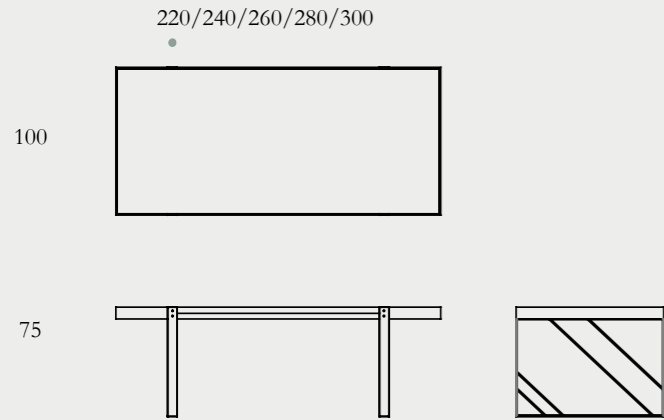

Wooden frame in Walnut (1a) or Smoked Ash (1b) solids and veneers | Stainless steel legs in brushed finish (2) | Top in extra-slim 3mm seamless porcelain (3a,3b,3c)

L220/240/260/280/300xW100xH75cm

Porcelain top options