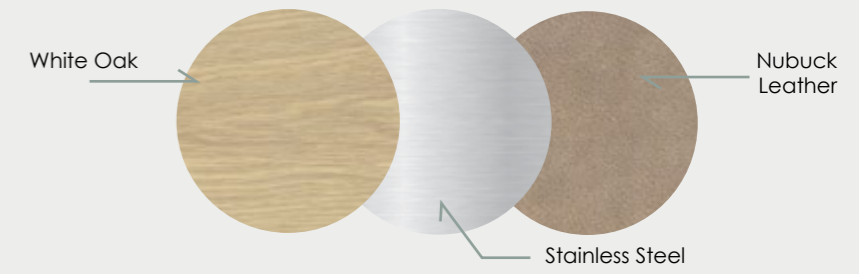

Elsa Credenza