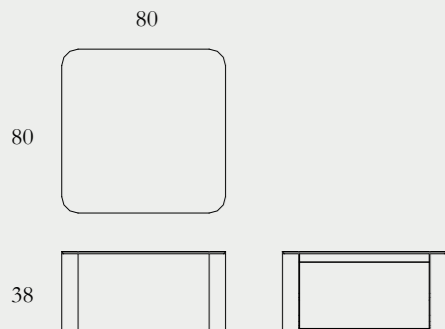

Open: L235xW41xH40cm

Annabelle Coffee Table

White Oak solid frame and veneers (1) | Drawer front in copper laminated mirror (2) | Top in white marble (Volakas /3a, Carrara /3b, Calaccatta / 3c) or MDF in satin copper finish (3d) | Inside shelf in tinted glass with bronze finish (4) | Hardware from Hettich®

L80xW80xH38cm

Top options

Annabelle Side Table

White Oak solid frame and veneers (1) | Top in copper laminated mirror (2)

L50xW50xH45cm

Annabelle Bar Table

White Oak solid frame and veneers (1) | Inside bottle safety bar in stainless steel with brushed finish (2) | Top in white marble (Volakas /3a, Carrara /3b, Calaccatta / 3c) or MDF in satin copper finish (3d) | Hardware from Hettich®