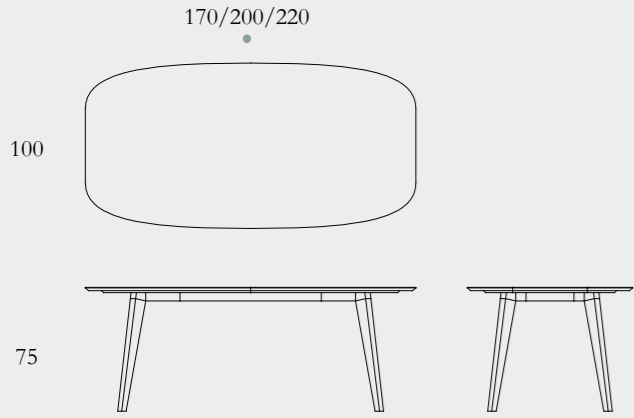

Annabelle Dining Table /MDF top

White Oak (1a) or Walnut (1b) solid frame | Top in MDF with flat grey paint (2) | Black steel components (3)

L170/200/220/240xW100xH75cm

Annabelle Dining Table /Marble top

White Oak (1a) or Walnut (1b) solid frame | Black steel components (3) | Top in white marble (Volakas /4a, Carrara /4b, Calaccatta /4c) with MDF suport in grey color (2)

L170/200/220xW100xH75cm

Marble top options

Annabelle Dining Chair

White Oak (1a) or Walnut (1b) solid frame | Seat and back in upholstery + leather (2a,2b) or fabric (2c)

W56xD67xH82cm

Upholstery options

Annabelle Bed /with bedhead

White Oak solid frame and veneers | Front panel in copper laminated mirror (2) | Powder coated steel legs (3) | Bedhead in leather (4a,4b,4c) or fabric (4d)

Queen Size: L219xW178xH120cm

King Size: L219xW198xH120cm

Super-King: L219xW218xH120cm

Upholstery options

Annabelle Bed /without bedhead

White Oak solid frame and veneers | Front panel in copper laminated mirror (2) | Powder coated steel legs (3)

Queen Size: L206xW178xH38cm

King Size: L206xW198xH38cm

Super-King: L206xW218xH38cm

Annabelle Nightstand

White Oak solid frame and veneers (1) | Drawer front in copper laminated mirror (2) | Top in white marble (Volakas /3a, Carrara /3b, Calaccatta / 3c) or MDF in satin copper finish (3d)

L50xW50xH48cm

Top options