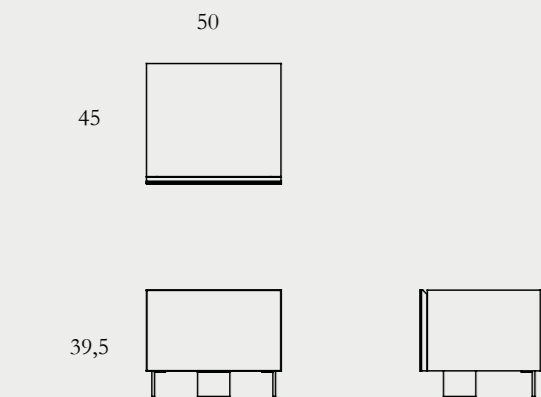

Cloud Nightstand | Loose option

Wooden frame in Walnut (1a) or Smoked Ash (1b) solids and veneers | Stainless steel legs in brushed finish (2) | Smoked mirror (3) drawer front | Hardware from Hettich®

L50xW44,7xH39,5cm