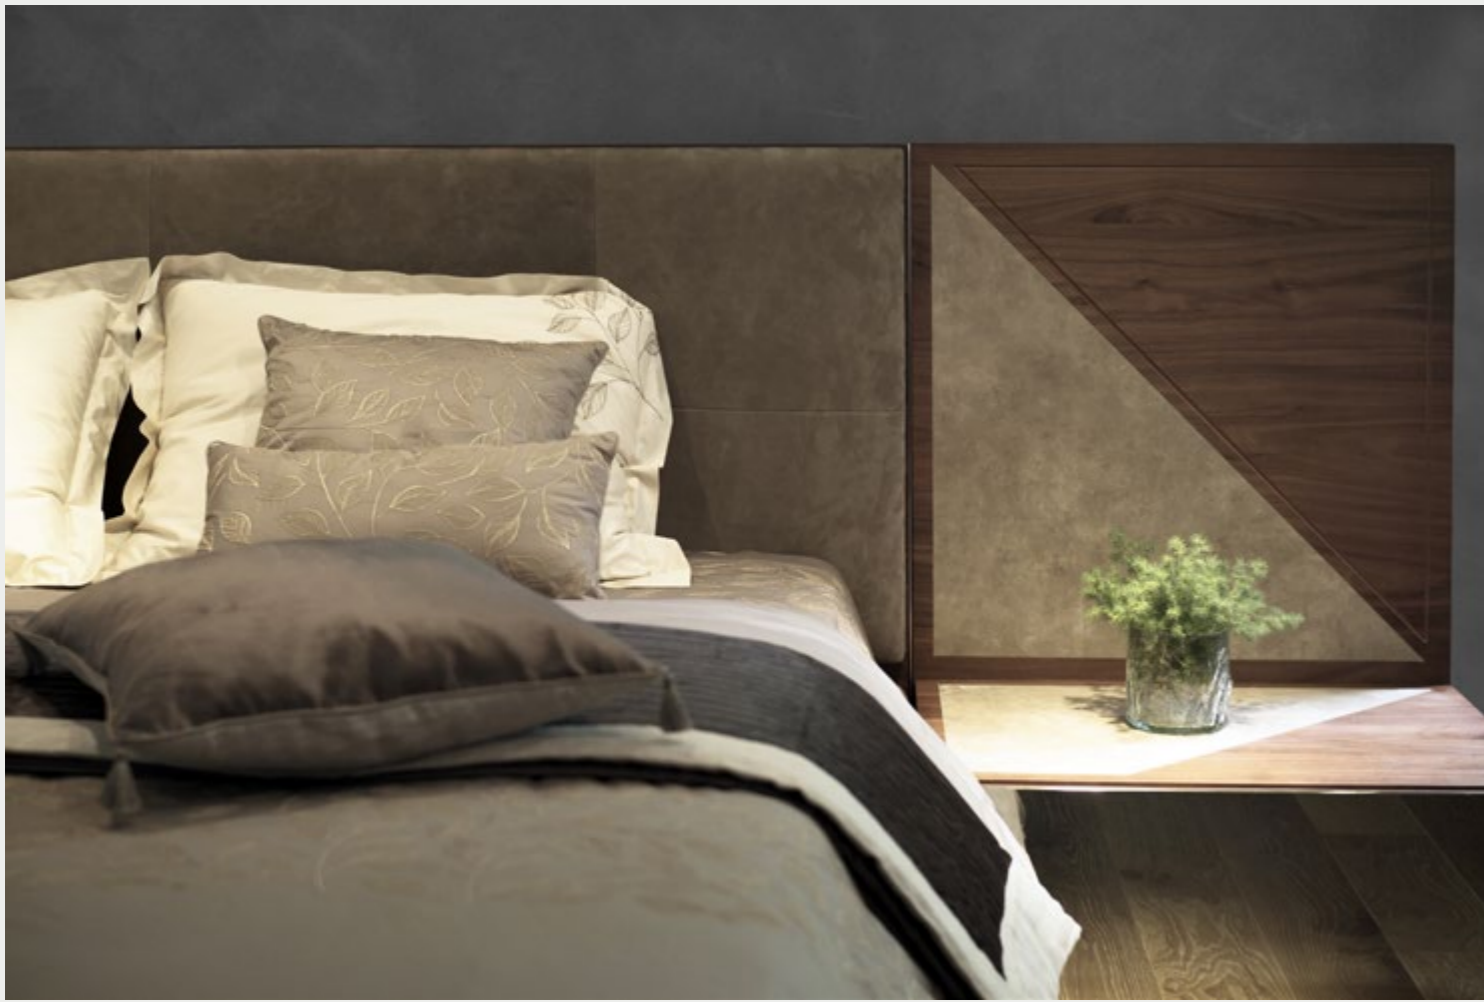

01-03.
Cloud bed in walnut and nubuck leather