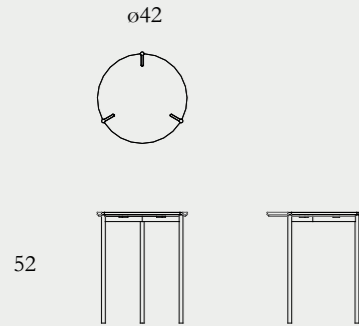

L169xW59xH50cm

> Same options as Credenza

Elsa Side Table

Walnut (1a) or White Oak (1b) solid top | Gun metal legs* with solid brass insert feature (2a)
 (*) Legs available in stainless steel (2b) or Rose-gold (2c)