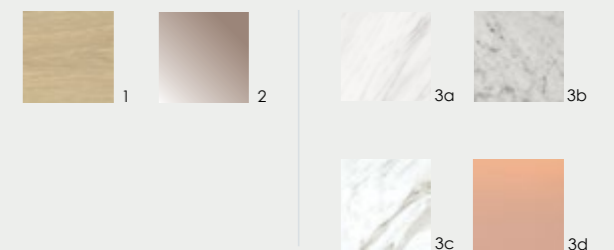

Annabelle Accent Table /with drawer

White Oak solid frame and veneers (1) | Drawer front in copper laminated mirror (2) | Top in white marble (Volakas /3a, Carrara /3b, Calaccatta / 3c) or MDF in satin copper finish (3d) | Hardware from Hettich®

L50xW50xH45cm

Top options