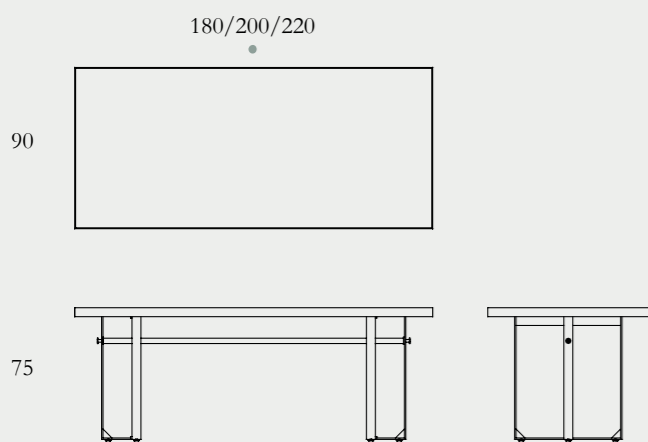

Architect Dining chair

Powder coated steel frame with optional silver highlights (2) | Brass adjustment knurl (2) | Seat and back in leather (3a) or PU fabric (3b) | Foot tips in plastic

L44xW50xH81cm

Upholstery options

Architect Dining Bench

Wooden frame in stained Ash solids and veneers (1) | Powder-coated steel legs with optional silver highlights (2) | Seat cushion in grey nubuck leather (3a) Tan leather (3b) or PU fabric (3c) | Adjustable feet in plastic

L120/140/160xW40xH44cm

Upholstery options

Architect Working chair

Powder coated steel frame with optional silver highlights (2) | Brass adjustment knurl (2) | Seat, back and armrests in leather (3a) or PU fabric (3b) | Metal features in stainless steel with brass PVD coating (2) | Foot tips in plastic

L59xW50xH81cm

Upholstery options

Architect Credenza

Wooden case + drawers in stained Ash solids and veneers (1) | Powder coated steel frame with optional silver highlights (2) | Drawer knobs in solid brass (3) | Doors in grey nubuck leather (4a), Tan leather (4b) or PU fabric (4c) | Adjustable feet in plastic

L160xW45xH107cm

Doors options

Architect Dining Table

Powder coated steel frame with optional silver highlights (1) | Brass adjustment knurls (2) | Top in smoked Ash and porcelain (3a,3b) or solid Live-edge Oak (3c) | Adjustable feet in plastic

L180/200/220xW90xH75cm

Top options

Architect Side Table

Stained Ash wooden frame (1) | Powder coated steel frame with optional silver highlights (2) | Smoked tempered glass (3)

L55xW41xH50cm