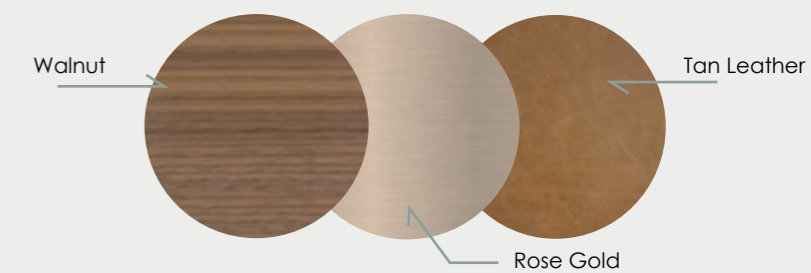

Elsa Credenza