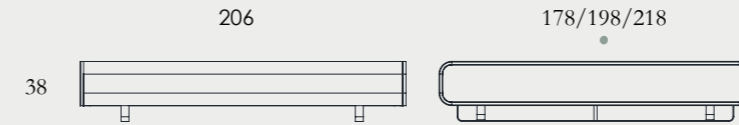

Annabelle Bed /without bedhead

White Oak solid frame and veneers | Front panel in copper laminated mirror (2) | Powder coated steel legs (3)

Queen Size: L206xW178xH38cm

King Size: L206xW198xH38cm

Super-King: L206xW218xH38cm