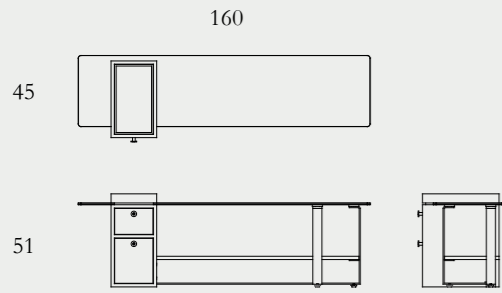

Architect TV Unit

Wooden case + drawers in stained Ash solids and veneers (1) | Powder coated steel frame with optional silver highlights (2) | Top in smoked tempered glass (4) | Drawer knob in solid brass (3) | Sundries tray in grey nubuck leather (5a) or PU fabric (5b) | Adjustable feet in black steel | Hardware from Hettich®

L160xW45xH51cm