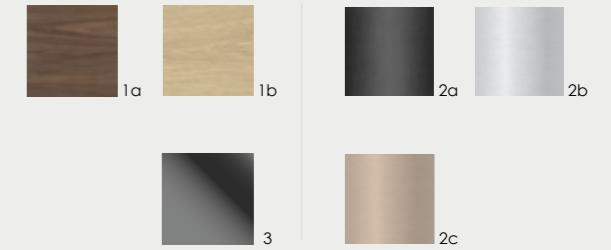

Elsa Shelf

Walnut (1a) or white Oak (1b) solids and veneers | Gun-metal (2a) or Stainless-steel frame (2b) with optional Rose-gold finish (2c) | Smoked tempered glass (3)

L187xW44xH183cm

Frame options