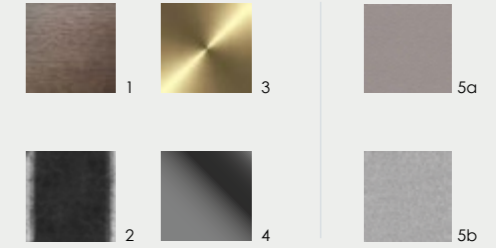

Architect Bar Cabinet

Wooden case + drawers in stained Ash solids and veneers (1) | Powder coated steel frame with optional silver highlights (2) | Top in smoked tempered glass (4) | Drawer knob and adjustable feet in solid brass (3) | Sundries tray in grey nubuck leather (5a) or PU fabric (5b) | Hardware from Hettich®

L140xW41xH80cm

Sundries tray options