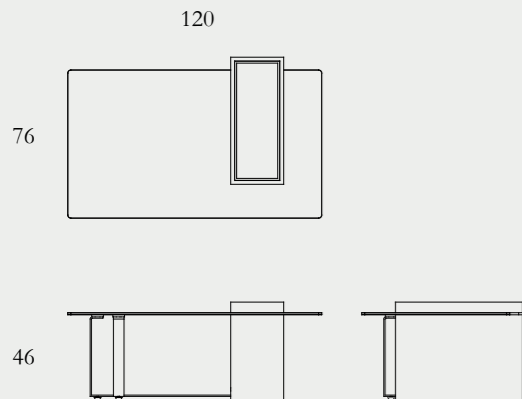

Architect Coffee Table

Wooden case + drawers in stained Ash solids and veneers (1) | Powder coated steel frame with optional silver highlights (2) | Top in smoked tempered glass (4) | Brass adjustable feet (3) | Sundries tray in grey nubuck leather (5a) or PU fabric (5b)

L120xW76xH46cm

Sundries tray options