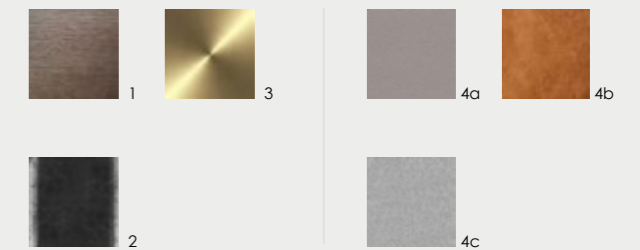

Architect Credenza

Wooden case + drawers in stained Ash solids and veneers (1) | Powder coated steel frame with optional silver highlights (2) | Drawer knobs in solid brass (3) | Doors in grey nubuck leather (4a), Tan leather (4b) or PU fabric (4c) | Adjustable feet in plastic

L160xW45xH107cm

Doors options