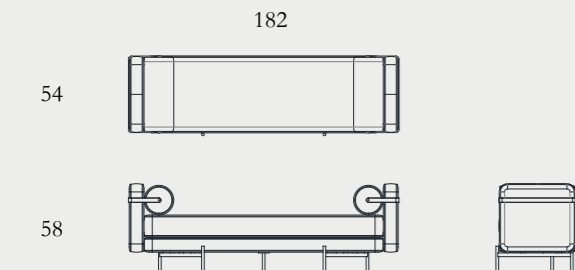

Elsa Nesting Table

Walnut (1a) or White Oak (1b) solid top | Gun metal legs* with solid brass insert feature (2a) | Small top in poly-resin with concrete finish (3)
(*)Legs available in stainless steel (2b) or Rose-gold (2c)

Min: L75xW70xH39cm
Max: L100xW70xH39cm

Legs options

Elsa Shelf

Walnut (1a) or white Oak (1b) solids and veneers | Gun-metal (2a) or Stainless-steel frame (2b) with optional Rose-gold finish (2c) | Smoked tempered glass (3)

L187xW44xH183cm

Frame options

Elsa Daybed

Gun metal (1a) or Stainless steel legs (1b) with optional Rose-gold finish (1c) | Upholstery in leather (2a,2b), fabric (2c) or cotton velvet (2d)

L202xW94xH58cm

Upholstery options

Elsa Credenza

Wooden frame in Walnut (1a) or White Oak (1b) solids and veneers | Gun metal (2a) or Stainless-steel legs and handles (2b) with optional Rose-gold finish (2c) | Mirror top in bronze (3a) or smoked (3b) color | Leather doors in Tan color (4a) or grey nubuck (4b) | Hardware from Hettich®

L180xW59xH67cm

Handles & legs options

Doors options

Elsa Bed

Gun metal (1a) or Stainless steel legs (1b) with optional Rose-gold finish (1c) | Upholstery in leather (2a,2b), fabric (2c) or cotton velvet (2d)

L182xW54xH58cm

Upholstery options

Elsa TV Cabinet

Wooden frame in Walnut (1a) or White Oak (1b) solids and veneers | Gun metal (2a) or Stainless-steel legs and handles (2b) with optional Rose-gold finish (2c) | Mirror top in bronze (3a) or smoked (3b) color | Leather doors in Tan color (4a) or grey nubuck (4b) | Hardware from Hettich®

L169xW59xH50cm

> Same options as Credenza