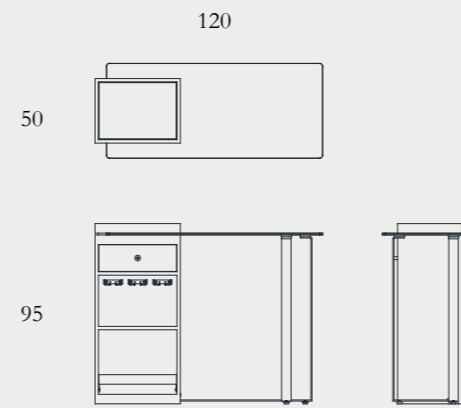

Architect Drafting Table

Top in solid stained Ash (1) | Powder coated steel frame with optional silver highlights (2) | Adjustment knurls in solid brass (3)

L150xW80xH78cm

Architect TV Unit

Wooden case + drawers in stained Ash solids and veneers (1) | Powder coated steel frame with optional silver highlights (2) | Top in smoked tempered glass (4) | Drawer knob in solid brass (3) | Sundries tray in grey nubuck leather (5a) or PU fabric (5b) | Adjustable feet in black steel | Hardware from Hettich®

L160xW45xH51cm

Sundries tray options

Architect Coffee Table

Wooden case + drawers in stained Ash solids and veneers (1) | Powder coated steel frame with optional silver highlights (2) | Top in smoked tempered glass (4) | Brass adjustable feet (3) | Sundries tray in grey nubuck leather (5a) or PU fabric (5b)

L120xW76xH46cm

Sundries tray options

Architect Console Table

Wooden case + drawers in stained Ash solids and veneers (1) | Powder coated steel frame with optional silver highlights (2) | Top in smoked tempered glass (4) | Drawer knob in solid brass (3) | Sundries tray in grey nubuck leather (5a) or PU fabric (5b) | Adjustable feet in black steel | Hardware from Hettich®

L140xW41xH80cm

Sundries tray options

Architect Bar Cabinet

Wooden case + drawers in stained Ash solids and veneers (1) | Powder coated steel frame with optional silver highlights (2) | Top in smoked tempered glass (4) | Drawer knob and adjustable feet in solid brass (3) | Sundries tray in grey nubuck leather (5a) or PU fabric (5b) | Hardware from Hettich®

L140xW41xH80cm

Sundries tray options

Architect Bar Stool

Powder coated steel frame with optional silver highlights (1) | Brass coated stainless steel ring (2) | Upholstered seat in grey nubuck leather (3a) Tan leather (3b) or PU fabric (3c)

ø39xH70cm