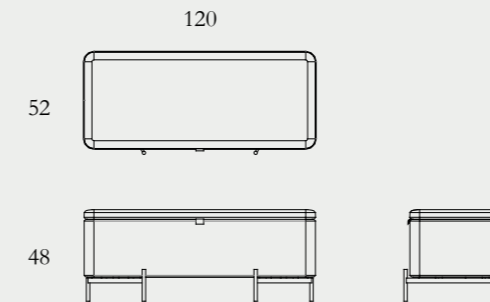

L96xW48xH137cm

Elsa Trunk

Gun metal (1a) or Stainless steel legs (1b) with optional Rose-gold finish (1c) or | Upholstery in leather (2a,2b), fabric (2c) or cotton velvet (2d)

L120xW52xH48cm

Elsa Bed End

Walnut (1a) or White Oak (1b) solid top | Gun metal legs* with solid brass insert feature (2a)
 (*) Legs available in stainless steel (2b) or Rose-gold (2c)