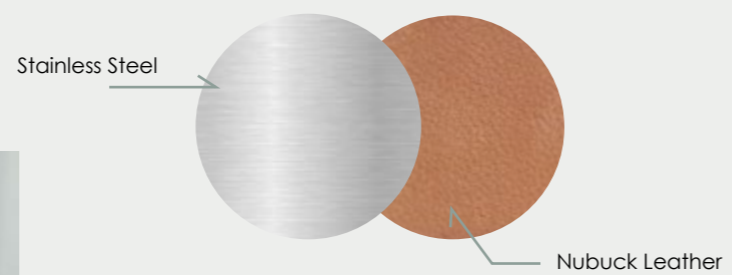

Elsa Daybed