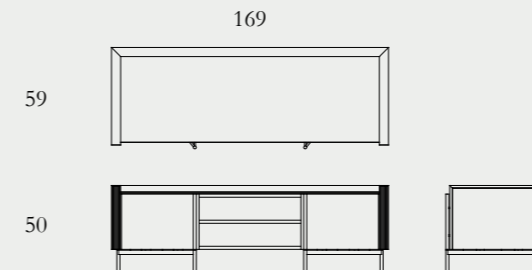

Elsa TV Cabinet

Wooden frame in Walnut (1a) or White Oak (1b) solids and veneers | Gun metal (2a) or Stainless-steel legs and handles (2b) with optional Rose-gold finish (2c) | Mirror top in bronze (3a) or smoked (3b) color | Leather doors in Tan color (4a) or grey nubuck (4b) | Hardware from Hettich®

L169xW59xH50cm

> Same options as Credenza