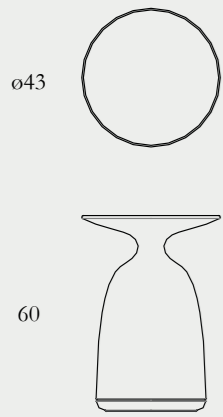

03.
Pupil stool & coffee table | black marble

01-02.
Pupil coffee table and stool | black marble

Pupil side table

Poly-resin and concrete mix with 5 finishes options (1-5)

ø43x60cm

Poly-resin options

Pupil stool