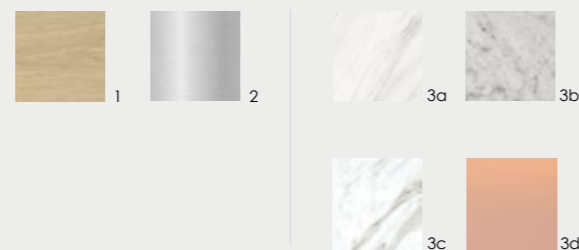

Annabelle Bar Table

White Oak solid frame and veneers (1) | Inside bottle safety bar in stainless steel with brushed finish (2) | Top in white marble (Volakas /3a, Carrara /3b, Calaccatta / 3c) or MDF in satin copper finish (3d) | Hardware from Hettich®

L80xW80xH38cm

Top options