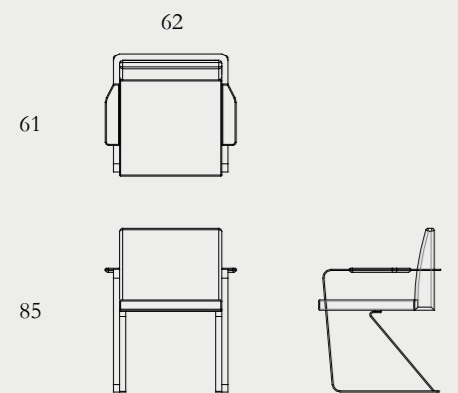

Cloud Working Chair

Stainless steel frame in brushed finish (1) | Armrests in solid Walnut (2a) or Smoked Ash (2b) | Seat in fabric (3a) or leather (3b,3c)