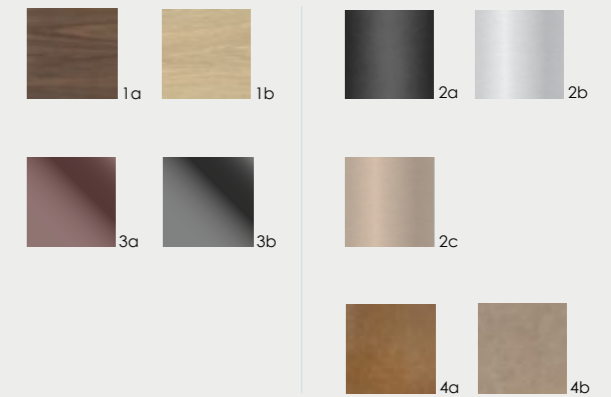

Elsa Credenza

Wooden frame in Walnut (1a) or White Oak (1b) solids and veneers | Gun metal (2a) or Stainless-steel legs and handles (2b) with optional Rose-gold finish (2c) | Mirror top in bronze (3a) or smoked (3b) color | Leather doors in Tan color (4a) or grey nubuck (4b) | Hardware from Hettich®

L180xW59xH67cm

Handles & legs options

Doors options