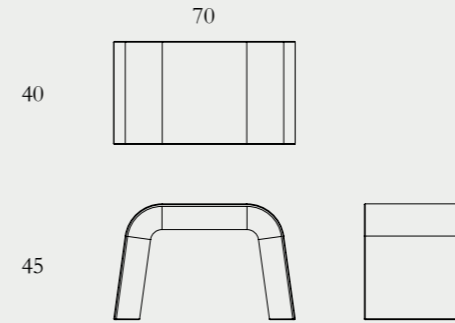

Pupil stool

Poly-resin and concrete mix with 5 finishes options (1-5)

70x40x45cm

Poly-resin options

Pupil dining table

Poly-resin and concrete mix with 5 finishes options (1-5) | Brass plated metal (A) | Base in resin with black wooden pattern (B)

ø100x75cm