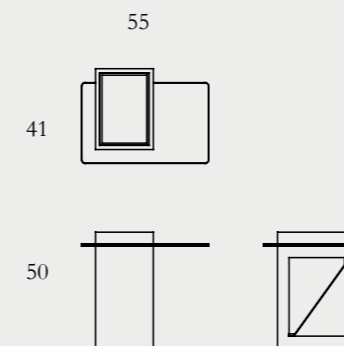

L180/200/220xW90xH75cm

Top options

Architect Side Table

Stained Ash wooden frame (1) | Powder coated steel frame with optional silver highlights (2) | Smoked tempered glass (3)

L55xW41xH50cm

CLOUD

The Cloud collection was born from the desire to create an upscale collection with a mix of innovative and high-end materials. Made out of smoked Ash (or optional walnut), stainless steel legs and extra-thin porcelain inlays from Spain, this harmonious combination of the finest materials combined with our premium leather, brings luxury and sophistication to the home, with a great focus on details.