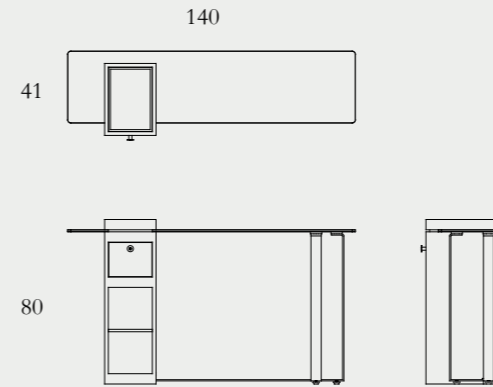

Architect Drafting Table

Top in solid stained Ash (1) | Powder coated steel frame with optional silver highlights (2) | Adjustment knurls in solid brass (3)

L150xW80xH78cm

Architect TV Unit

Wooden case + drawers in stained Ash solids and veneers (1) | Powder coated steel frame with optional silver highlights (2) | Top in smoked tempered glass (4) | Drawer knob in solid brass (3) | Sundries tray in grey nubuck leather (5a) or PU fabric (5b) | Adjustable feet in black steel | Hardware from Hettich®

L160xW45xH51cm

Sundries tray options

Architect Coffee Table

Wooden case + drawers in stained Ash solids and veneers (1) | Powder coated steel frame with optional silver highlights (2) | Top in smoked tempered glass (4) | Brass adjustable feet (3) | Sundries tray in grey nubuck leather (5a) or PU fabric (5b)

L120xW76xH46cm

Sundries tray options

Architect Console Table

Wooden case + drawers in stained Ash solids and veneers (1) | Powder coated steel frame with optional silver highlights (2) | Top in smoked tempered glass (4) | Drawer knob in solid brass (3) | Sundries tray in grey nubuck leather (5a) or PU fabric (5b) | Adjustable feet in black steel | Hardware from Hettich®

L140xW41xH80cm

Sundries tray options

Architect Bar Cabinet

Wooden case + drawers in stained Ash solids and veneers (1) | Powder coated steel frame with optional silver highlights (2) | Top in smoked tempered glass (4) | Drawer knob and adjustable feet in solid brass (3) | Sundries tray in grey nubuck leather (5a) or PU fabric (5b) | Hardware from Hettich®

L140xW41xH80cm

Sundries tray options

Architect Bar Stool

Powder coated steel frame with optional silver highlights (1) | Brass coated stainless steel ring (2) | Upholstered seat in grey nubuck leather (3a) Tan leather (3b) or PU fabric (3c)

ø39xH70cm