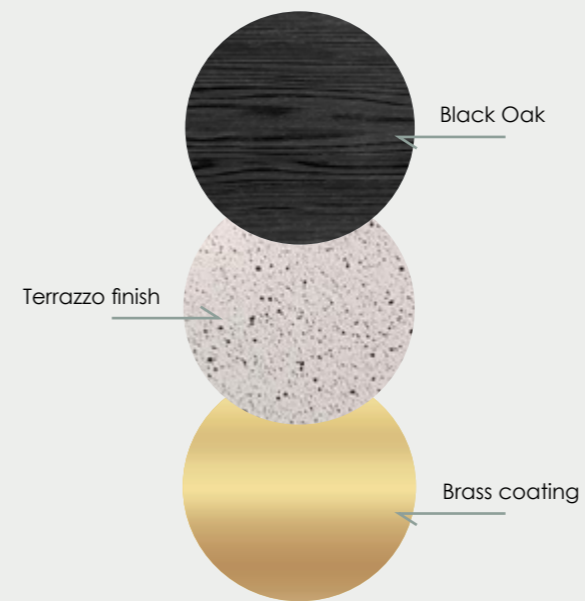

Suitable for both indoor and outdoor spaces, it's available in faux-terrazzo, concrete color or with a striking marble pattern. The natural and luxury look of marble comes without the inconveniences such as cracks, weight, porosity and price. Yet it's hard to distinguish it from a real stone. Wow effect guaranteed!

01. (Left page)
Cornelia coffee table

02.
Cornelia family

5 finishes

Terrazzo

Concrete

Mocha
marble

White
marble

Black
marble

02.
Cornelia coffee table | Terrazzo

04.
Cornelia accent table | Terrazzo

01.
Cornelia dining table | white marble

02.
Cornelia coffee table | white marble

THE WHITE MARBLE LOOK

For a more catchy yet elegant and classy effect, our white marble finish will enhance your space with its luxury look. The marble veins are so real it's hard to call it a "faux" marble... yet it is much lighter, more sustainable and a lot more affordable than real marble!