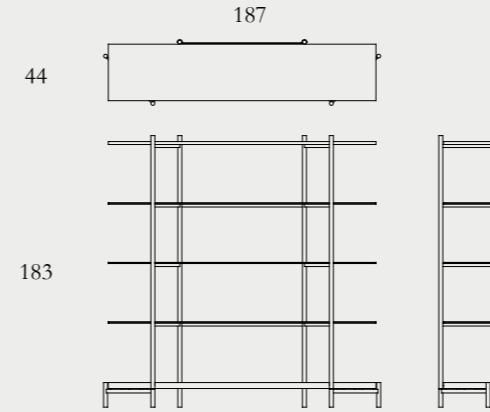

Elsa Nesting Table

Walnut (1a) or White Oak (1b) solid top | Gun metal legs* with solid brass insert feature (2a) | Small top in poly-resin with concrete finish (3)
(*)Legs available in stainless steel (2b) or Rose-gold (2c)

Min: L75xW70xH39cm
Max: L100xW70xH39cm

Legs options

Elsa Shelf

Walnut (1a) or white Oak (1b) solids and veneers | Gun-metal (2a) or Stainless-steel frame (2b) with optional Rose-gold finish (2c) | Smoked tempered glass (3)

L187xW44xH183cm

Frame options

Elsa Daybed

Gun metal (1a) or Stainless steel legs (1b) with optional Rose-gold finish (1c) | Upholstery in leather (2a,2b), fabric (2c) or cotton velvet (2d)

L202xW94xH58cm

Upholstery options

Elsa Credenza

Wooden frame in Walnut (1a) or White Oak (1b) solids and veneers | Gun metal (2a) or Stainless-steel legs and handles (2b) with optional Rose-gold finish (2c) | Mirror top in bronze (3a) or smoked (3b) color | Leather doors in Tan color (4a) or grey nubuck (4b) | Hardware from Hettich®

L180xW59xH67cm

Handles & legs options

Doors options

Elsa Bed

Gun metal (1a) or Stainless steel legs (1b) with optional Rose-gold finish (1c) | Upholstery in leather (2a,2b), fabric (2c) or cotton velvet (2d)

L182xW54xH58cm

Upholstery options

Elsa TV Cabinet

Wooden frame in Walnut (1a) or White Oak (1b) solids and veneers | Gun metal (2a) or Stainless-steel legs and handles (2b) with optional Rose-gold finish (2c) | Mirror top in bronze (3a) or smoked (3b) color | Leather doors in Tan color (4a) or grey nubuck (4b) | Hardware from Hettich®

L169xW59xH50cm

> Same options as Credenza