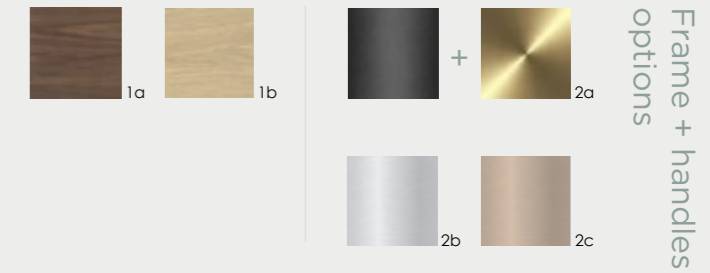

Elsa Dressing Cabinet

Storage cabinet in Walnut (1a) or White Oak (1b) solids and veneers | Gun metal legs* with solid brass adjustable feet (2a)
Clear mirror | Hardware from Hettich®
(*) Frame available in stainless steel (2b) or Rose-gold (2c)

L170xW53xH180cm