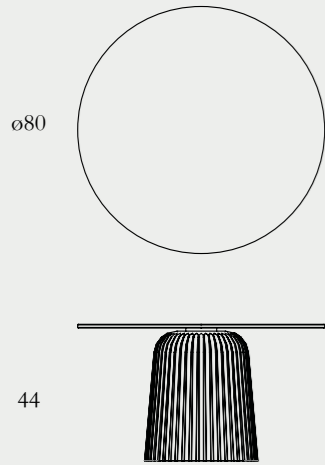

Concrete base options