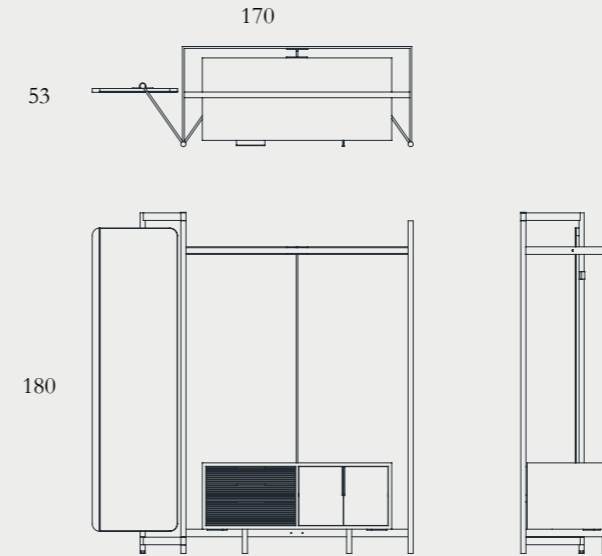

Elsa Side Table

Walnut (1a) or White Oak (1b) solid top | Gun metal legs* with solid brass insert feature (2a)
(*) Legs available in stainless steel (2b) or Rose-gold (2c)

ø42xH52cm

Elsa Dressing Cabinet

Storage cabinet in Walnut (1a) or White Oak (1b) solids and veneers | Gun metal legs* with solid brass adjustable feet (2a)
Clear mirror | Hardware from Hettich®
(*) Frame available in stainless steel (2b) or Rose-gold (2c)

L170xW53xH180cm

Elsa Tallboy

Wooden frame in Walnut (1a) or White Oak (1b) solids and veneers | Gun metal (2a) or Stainless-steel legs and handles (2b) with optional Rose-gold finish (2c) | Leather doors in Tan color (4a) or grey nubuck (4b) | Hardware from Hettich®

L96xW48xH137cm

Elsa Trunk

Gun metal (1a) or Stainless steel legs (1b) with optional Rose-gold finish (1c) or | Upholstery in leather (2a,2b), fabric (2c) or cotton velvet (2d)

L120xW52xH48cm

Elsa Bed End

Walnut (1a) or White Oak (1b) solid top | Gun metal legs* with solid brass insert feature (2a)
(*) Legs available in stainless steel (2b) or Rose-gold (2c)

L140xW40xH45cm