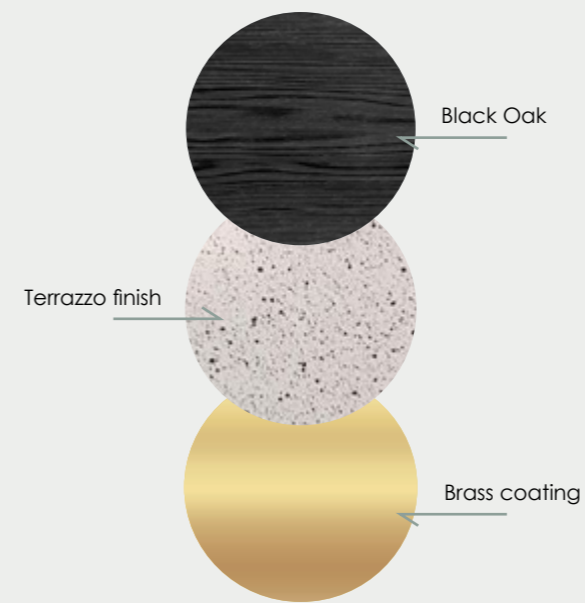

With a subtle and trendy Faux-terrazzo look and a soft curvy Design, Pupil collection blends into a space or a garden with a discreet elegance. Bright and natural altogether it brings a sense of calm and sophistication.

02.
Pupil accent table | Terrazzo