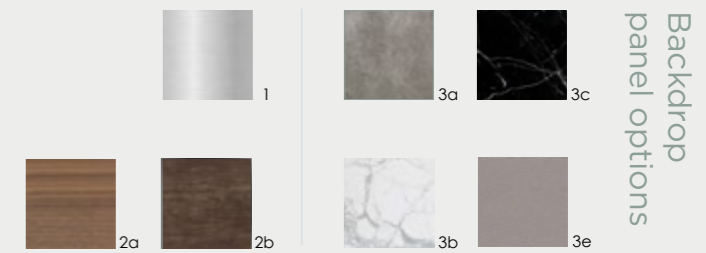

Cloud Shelf

Stainless steel frame in brushed finish (1) | Walnut (2a) or Smoked Ash (2b) veneered book case | Decorative backdrop panels in extra-slim 3mm porcelain (3a,3e,3c) or leather (3e)

L150xW80xH78cm