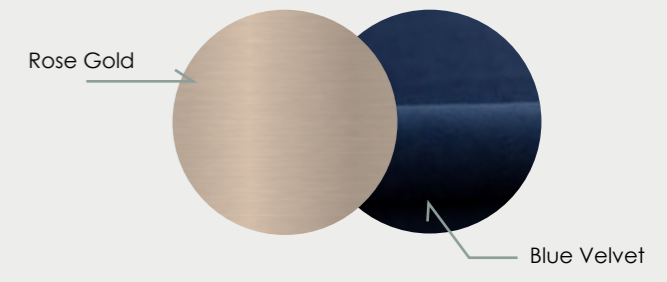

Walnut

Rose Gold

Tan Leather

“Cosmopolitan, lavish and timeless”

01-02.
Detail of Elsa shelf in Walnut

Nesting Table

01-02-03.
Elsa nesting table in walnut
and black steel + brass details

Elsa Daybed