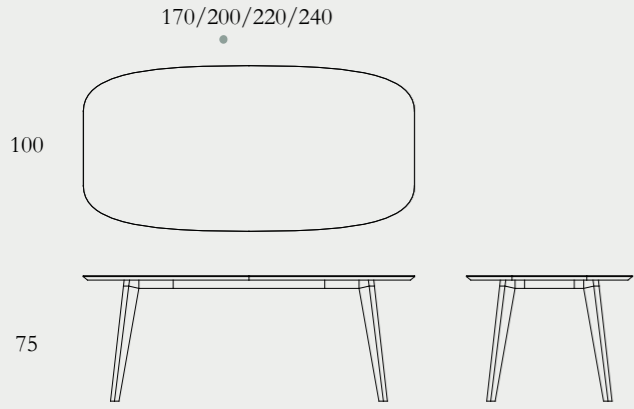

Annabelle Dining Table /MDF top

White Oak (1a) or Walnut (1b) solid frame | Top in MDF with flat grey paint (2) | Black steel components (3)

L170/200/220/240xW100xH75cm