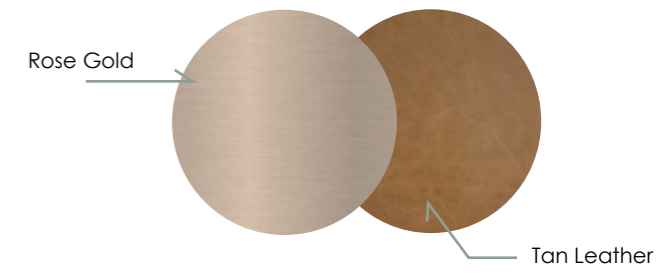

Elsa Bench

01,02.
Elsa bench in leather (Tan) and stainless-steel legs with rose-gold finish