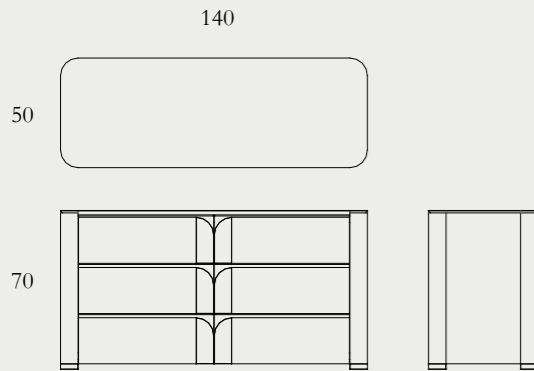

Annabelle Chest Of Drawers

White Oak solid frame and veneers (1) | Drawer handles in copper laminated mirror (2) | Top in white marble (Volakas /3a, Carrara /3b, Calaccatta / 3c) or MDF in satin copper finish (3d) Hardware from Hettich®

L140xW50xH70cm

Top options

Annabelle TV Cabinet

White Oak solid frame and veneers (1) | Sliding doors in MDF with flat grey paint (2) | Black powder coated legs (3) Hardware from Hettich®

Closed: L140xW41xH40cm

Open: L235xW41xH40cm

Annabelle Coffee Table

White Oak solid frame and veneers (1) | Drawer front in copper laminated mirror (2) | Top in white marble (Volakas /3a, Carrara /3b, Calaccatta / 3c) or MDF in satin copper finish (3d) | Inside shelf in tinted glass with bronze finish (4) | Hardware from Hettich®

L80xW80xH38cm

Top options

Annabelle Side Table

White Oak solid frame and veneers (1) | Top in copper laminated mirror (2)

L50xW50xH45cm

Annabelle Bar Table

White Oak solid frame and veneers (1) | Inside bottle safety bar in stainless steel with brushed finish (2) | Top in white marble (Volakas /3a, Carrara /3b, Calaccatta / 3c) or MDF in satin copper finish (3d) | Hardware from Hettich®

L80xW80xH38cm

Top options

Annabelle Accent Table /with drawer

White Oak solid frame and veneers (1) | Drawer front in copper laminated mirror (2) | Top in white marble (Volakas /3a, Carrara /3b, Calaccatta / 3c) or MDF in satin copper finish (3d) | Hardware from Hettich®

L50xW50xH45cm

Top options