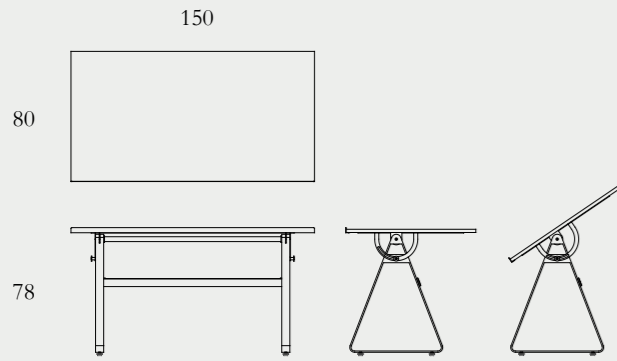

01-02-03.
Dining set with a Live-edge solid Oak table top and chair in grey leather

04.
Detail of the brass knurl

Drafting table

02.
In drafting mode the desk can be reclined with a 65° angle

01.
Architect drafting table and chair in grey leather