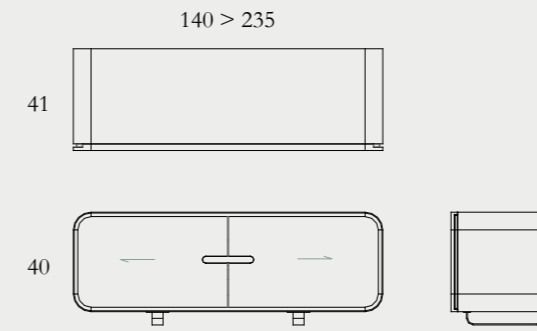

Annabelle TV Cabinet

White Oak solid frame and veneers (1) | Sliding doors in MDF with flat grey paint (2) | Black powder coated legs (3) Hardware from Hettich®

Closed: L140xW41xH40cm

Open: L235xW41xH40cm