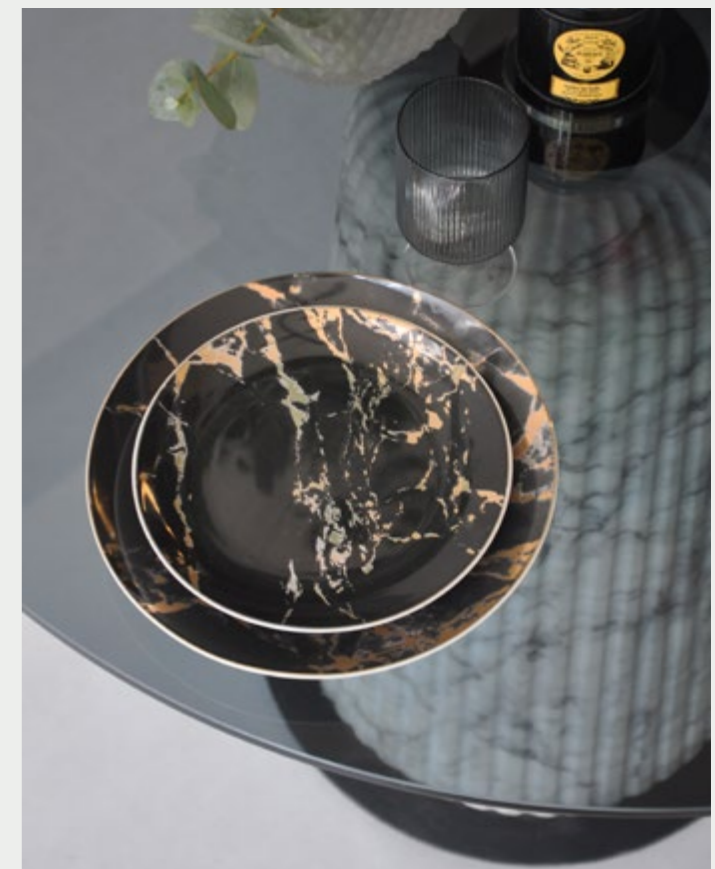

02.
Cornelia coffee table | Terrazzo

04.
Cornelia accent table | Terrazzo

01.
Cornelia dining table | white marble

02.
Cornelia coffee table | white marble

THE WHITE MARBLE LOOK

For a more catchy yet elegant and classy effect, our white marble finish will enhance your space with its luxury look. The marble veins are so real it's hard to call it a "faux" marble... yet it is much lighter, more sustainable and a lot more affordable than real marble!

03.
Cornelia dining table | white marble

01.
Cornelia coffee table | black marble

02.
Detail of Cornelia dining table | black marble

THE BLACK MARBLE LOOK

he same striking effect than our white marble finish, but with a more dramatic look! The sleek black marble finishing adds a bold luxury accent to any space. Whether indoor or outdoor our Cornelia table will shine like a star, and leave no one indifferent!