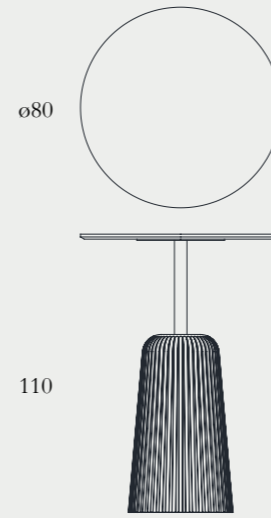

ø50x56cm

Concrete base options

Cornelia Bar Table

Concrete base with 5 finishes options (black or white marble /1a, concrete /1b, mocha marble /1c, terrazzo /1d) | Black solid Oak top (2) | Brass plated tube and fixing plates (3)