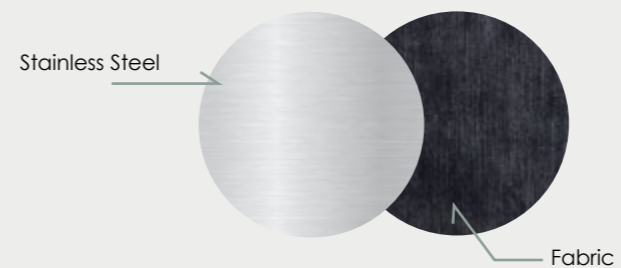

Like the daybed, Elsa bench comes with many options for the legs and upholstery. Its two bolster cushions on each side are attached with a leather strap, to prevent them from falling or rolling.