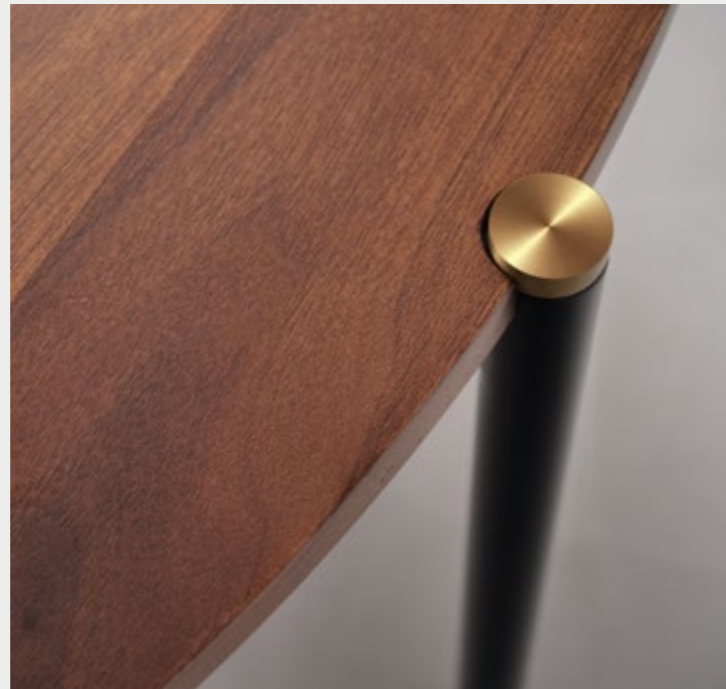

Nesting Table

01-02-03.
Elsa nesting table in walnut
and black steel + brass details