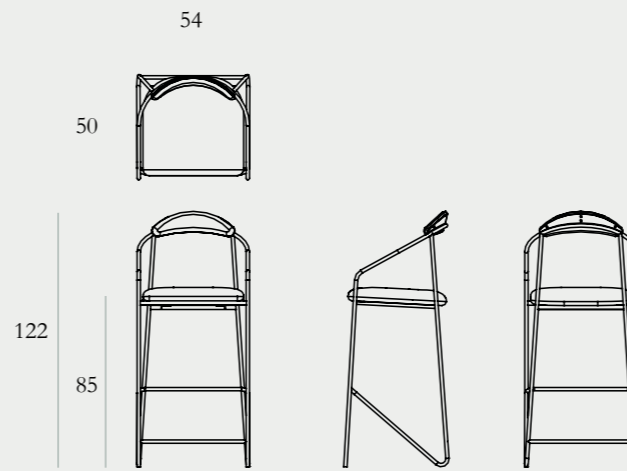

ø50x56cm

Concrete base options

Cornelia Bar Table

Concrete base with 5 finishes options (black or white marble /1a, concrete /1b, mocha marble /1c, terrazzo /1d) | Black solid Oak top (2) | Brass plated tube and fixing plates (3)

ø80x110cm

Concrete base options

Cornelia Coffee Table

Concrete base with 5 finishes options (black or white marble /1a, concrete /1b, mocha marble /1c, terrazzo /1d) | Smoked tempered glass (2) | Solid aluminium adaptor (3)

ø80x44cm

Concrete base options

Cornelia Bar Stool

Frame in Brass plated metal (1) with gun-metal (2) footrest*
Seat and back cushions in fabric (3a) or leather (3b,3c)
*Possible to switch the main frame and footrest materials