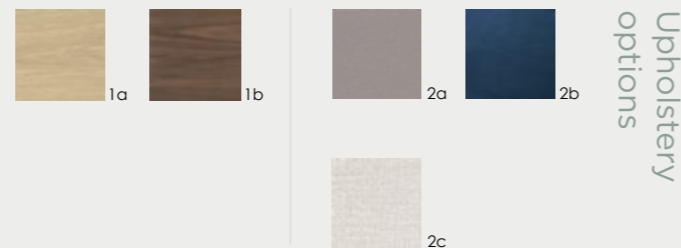

L170/200/220xW100xH75cm

Marble top options

Annabelle Dining Chair

White Oak (1a) or Walnut (1b) solid frame | Seat and back in upholstery + leather (2a,2b) or fabric (2c)

W56xD67xH82cm

Upholstery options

Annabelle Bed /with bedhead