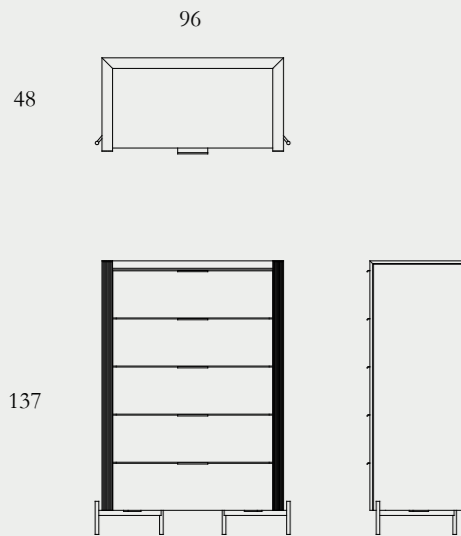

Elsa Tallboy

Wooden frame in Walnut (1a) or White Oak (1b) solids and veneers | Gun metal (2a) or Stainless-steel legs and handles (2b) with optional Rose-gold finish (2c) | Leather doors in Tan color (4a) or grey nubuck (4b) | Hardware from Hettich®