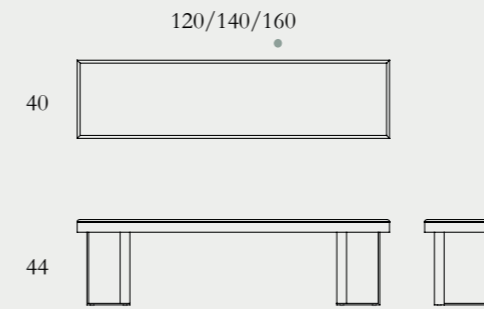

Architect Dining chair

Powder coated steel frame with optional silver highlights (2) | Brass adjustment knurl (2) | Seat and back in leather (3a) or PU fabric (3b) | Foot tips in plastic

L44xW50xH81cm

Upholstery options

Architect Dining Bench

Wooden frame in stained Ash solids and veneers (1) | Powder-coated steel legs with optional silver highlights (2) | Seat cushion in grey nubuck leather (3a) Tan leather (3b) or PU fabric (3c) | Adjustable feet in plastic

L120/140/160xW40xH44cm

Upholstery options

Architect Working chair

Powder coated steel frame with optional silver highlights (2) | Brass adjustment knurl (2) | Seat, back and armrests in leather (3a) or PU fabric (3b) | Metal features in stainless steel with brass PVD coating (2) | Foot tips in plastic

L59xW50xH81cm

Upholstery options

Architect Credenza

Wooden case + drawers in stained Ash solids and veneers (1) | Powder coated steel frame with optional silver highlights (2) | Drawer knobs in solid brass (3) | Doors in grey nubuck leather (4a), Tan leather (4b) or PU fabric (4c) | Adjustable feet in plastic

L160xW45xH107cm

Doors options

Architect Dining Table

Powder coated steel frame with optional silver highlights (1) | Brass adjustment knurls (2) | Top in smoked Ash and porcelain (3a,3b) or solid Live-edge Oak (3c) | Adjustable feet in plastic

L180/200/220xW90xH75cm

Top options

Architect Side Table

Stained Ash wooden frame (1) | Powder coated steel frame with optional silver highlights (2) | Smoked tempered glass (3)

L55xW41xH50cm