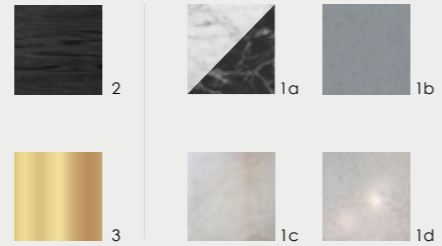

Cornelia Accent Table

Concrete base with 5 finishes options (black or white marble /1a, concrete /1b, mocha marble /1c, terrazzo /1d) | Black solid Oak top (2) | Brass plated tube and fixing plates (3)

ø50x56cm

Concrete base options