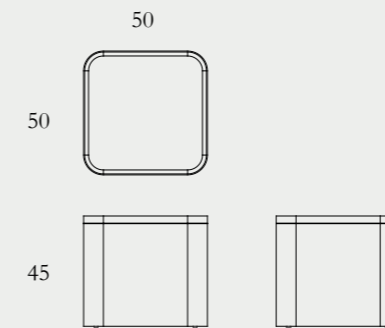

L80xW80xH38cm

Top options

Annabelle Side Table

White Oak solid frame and veneers (1) | Top in copper laminated mirror (2)

L50xW50xH45cm

Annabelle Bar Table

White Oak solid frame and veneers (1) | Inside bottle safety bar in stainless steel with brushed finish (2) | Top in white marble (Volakas /3a, Carrara /3b, Calaccatta / 3c) or MDF in satin copper finish (3d) | Hardware from Hettich®