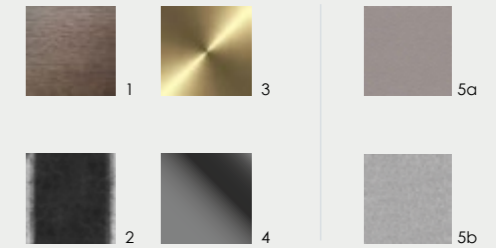

Architect Console Table

Wooden case + drawers in stained Ash solids and veneers (1) | Powder coated steel frame with optional silver highlights (2) | Top in smoked tempered glass (4) | Drawer knob in solid brass (3) | Sundries tray in grey nubuck leather (5a) or PU fabric (5b) | Adjustable feet in black steel | Hardware from Hettich®

L140xW41xH80cm