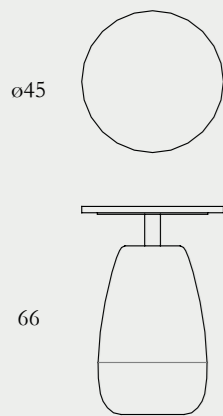

Pupil side table

Poly-resin and concrete mix with 5 finishes options (1-5)

ø43x60cm

Poly-resin options

Pupil stool

Poly-resin and concrete mix with 5 finishes options (1-5)

70x40x45cm

Poly-resin options

Pupil dining table

Poly-resin and concrete mix with 5 finishes options (1-5) | Brass plated metal (A) | Base in resin with black wooden pattern (B)

ø100x75cm

Poly-resin options

Pupil bench

Poly-resin and concrete mix with 5 finishes options (1-5)

145x40x45cm

Poly-resin options

Pupil accent table

Base in poly-resin and concrete mix with 5 finishes options (1-5) | Brass plated metal (A) | Top in solid Oak with black finish (B)

ø45x66cm

Poly-resin options

Pupil coffee table

Base in poly-resin and concrete mix with 5 finishes options (1-5) | Top in tempered glass / smoked color (A) with solid aluminium adapters (B)

ø100x47cm

Poly-resin options