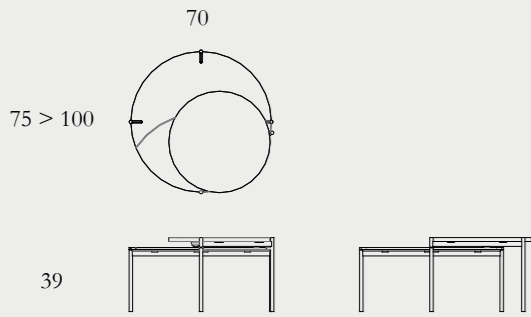

Min: L75xW70xH39cm
Max: L100xW70xH39cm

Legs options

Elsa Shelf

Walnut (1a) or white Oak (1b) solids and veneers | Gun-metal (2a) or Stainless-steel frame (2b) with optional Rose-gold finish (2c) | Smoked tempered glass (3)