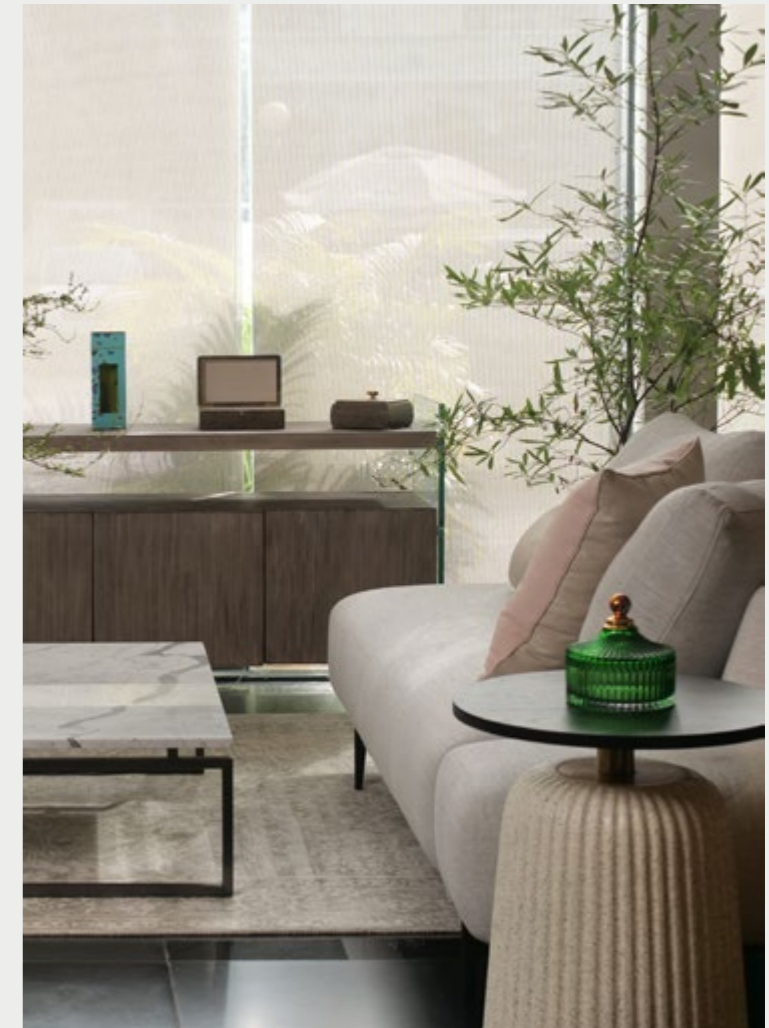

02.
Cornelia coffee table | Terrazzo

04.
Cornelia accent table | Terrazzo

01.
Cornelia dining table | white marble

02.
Cornelia coffee table | white marble

THE WHITE MARBLE LOOK

For a more catchy yet elegant and classy effect, our white marble finish will enhance your space with its luxury look. The marble veins are so real it's hard to call it a "faux" marble... yet it is much lighter, more sustainable and a lot more affordable than real marble!