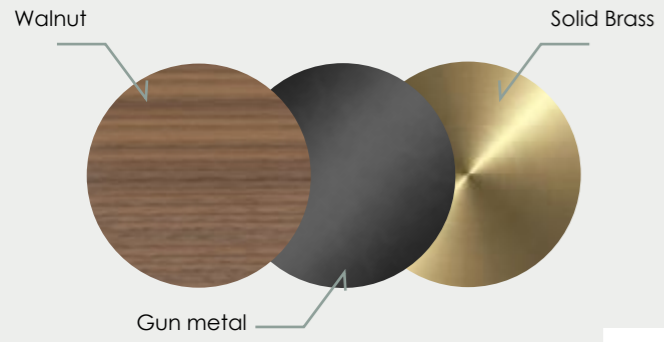

Walnut

Rose Gold

Tan Leather

“Cosmopolitan, lavish and timeless”

01-02.
Detail of Elsa shelf in Walnut

Nesting Table

01-02-03.
Elsa nesting table in walnut
and black steel + brass details

Elsa Daybed