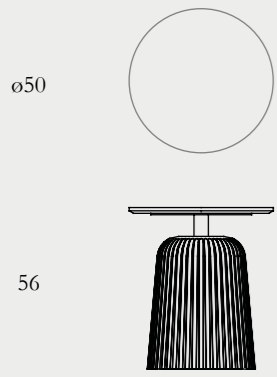

Cornelia Accent Table

Concrete base with 5 finishes options (black or white marble /1a, concrete /1b, mocha marble /1c, terrazzo /1d) | Black solid Oak top (2) | Brass plated tube and fixing plates (3)

ø50x56cm

Concrete base options