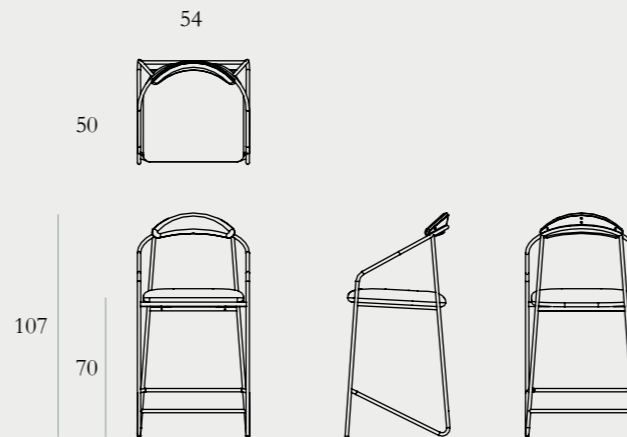

Cornelia Accent Table

Concrete base with 5 finishes options (black or white marble /1a, concrete /1b, mocha marble /1c, terrazzo /1d) | Black solid Oak top (2) | Brass plated tube and fixing plates (3)

ø50x56cm

Concrete base options

Cornelia Bar Table

Concrete base with 5 finishes options (black or white marble /1a, concrete /1b, mocha marble /1c, terrazzo /1d) | Black solid Oak top (2) | Brass plated tube and fixing plates (3)

ø80x110cm

Concrete base options

Cornelia Coffee Table

Concrete base with 5 finishes options (black or white marble /1a, concrete /1b, mocha marble /1c, terrazzo /1d) | Smoked tempered glass (2) | Solid aluminium adaptor (3)

ø80x44cm

Concrete base options

Cornelia Bar Stool

Frame in Brass plated metal (1) with gun-metal (2) footrest*
Seat and back cushions in fabric (3a) or leather (3b,3c)
*Possible to switch the main frame and footrest materials

W54xD50xH122cm

Upholstey options

Cornelia Dining Table

Concrete base with 5 finishes options (black or white marble /1a, concrete /1b, mocha marble /1c, terrazzo /1d) | Smoked tempered glass (2) | Foot base with brass plated metal cover (3a) or powder coated steel* (3b) | Solid aluminium adaptor (4)

ø100x75cm

Concrete base options

Cornelia Low Stool

Frame in Brass plated metal (1) with gun-metal (2) footrest*
Seat and back cushions in fabric (3a) or leather (3b,3c)
*Possible to switch the main frame and footrest materials

W54xD50xH107cm

Upholstey options

*Depending on concrete base finishing