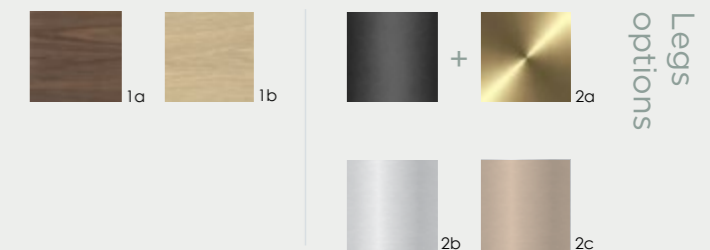

Elsa Side Table

Walnut (1a) or White Oak (1b) solid top | Gun metal legs* with solid brass insert feature (2a)
(*) Legs available in stainless steel (2b) or Rose-gold (2c)

ø42xH52cm

Elsa Dressing Cabinet

Storage cabinet in Walnut (1a) or White Oak (1b) solids and veneers | Gun metal legs* with solid brass adjustable feet (2a)
Clear mirror | Hardware from Hettich®
(*) Frame available in stainless steel (2b) or Rose-gold (2c)

L170xW53xH180cm

Elsa Tallboy

Wooden frame in Walnut (1a) or White Oak (1b) solids and veneers | Gun metal (2a) or Stainless-steel legs and handles (2b) with optional Rose-gold finish (2c) | Leather doors in Tan color (4a) or grey nubuck (4b) | Hardware from Hettich®

L96xW48xH137cm

Elsa Trunk

Gun metal (1a) or Stainless steel legs (1b) with optional Rose-gold finish (1c) or | Upholstery in leather (2a,2b), fabric (2c) or cotton velvet (2d)

L120xW52xH48cm

Elsa Bed End

Walnut (1a) or White Oak (1b) solid top | Gun metal legs* with solid brass insert feature (2a)
(*) Legs available in stainless steel (2b) or Rose-gold (2c)

L140xW40xH45cm