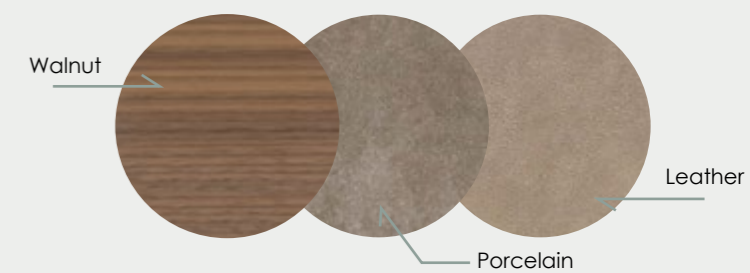

Bed and nightstand

The perfect combination of materials for a high-end sophisticated bed. With a full upholstered bed and bedhead and a luxury walnut frame, the Cloud bed also features stainless steel legs in brushed finishing. It comes with two fixed nightstands in option featuring our extra-thin 3mm porcelain inlays and smoked mirrored drawers with soft-close runners.