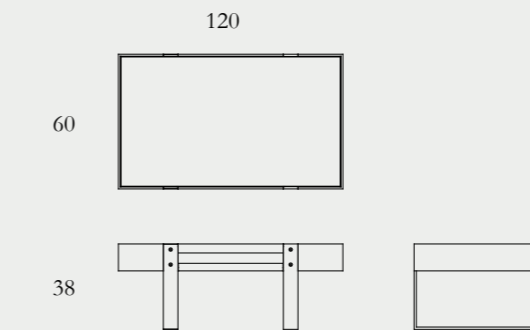

Cloud Nightstand | Loose option

Wooden frame in Walnut (1a) or Smoked Ash (1b) solids and veneers | Stainless steel legs in brushed finish (2) | Smoked mirror (3) drawer front | Hardware from Hettich®

L50xW44,7xH39,5cm