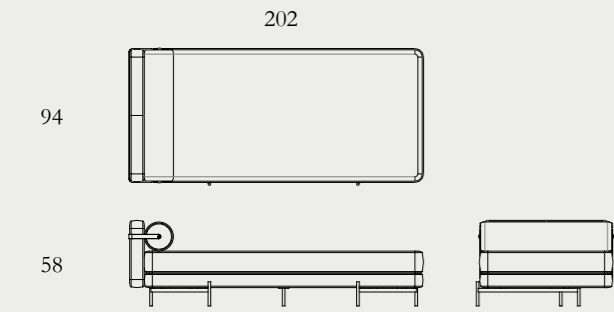

L187xW44xH183cm

Frame options

Elsa Daybed

Gun metal (1a) or Stainless steel legs (1b) with optional Rose-gold finish (1c) | Upholstery in leather (2a,2b), fabric (2c) or cotton velvet (2d)

L202xW94xH58cm

Upholstery options