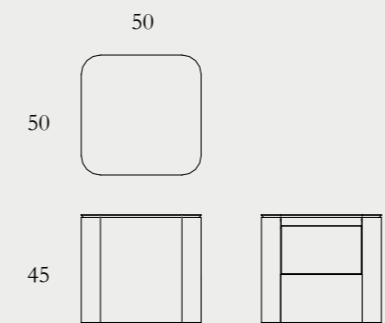

Annabelle Chest Of Drawers

White Oak solid frame and veneers (1) | Drawer handles in copper laminated mirror (2) | Top in white marble (Volakas /3a, Carrara /3b, Calaccatta / 3c) or MDF in satin copper finish (3d) Hardware from Hettich®

L140xW50xH70cm

Top options

Annabelle TV Cabinet

White Oak solid frame and veneers (1) | Sliding doors in MDF with flat grey paint (2) | Black powder coated legs (3) Hardware from Hettich®

Closed: L140xW41xH40cm

Open: L235xW41xH40cm

Annabelle Coffee Table

White Oak solid frame and veneers (1) | Drawer front in copper laminated mirror (2) | Top in white marble (Volakas /3a, Carrara /3b, Calaccatta / 3c) or MDF in satin copper finish (3d) | Inside shelf in tinted glass with bronze finish (4) | Hardware from Hettich®

L80xW80xH38cm

Top options

Annabelle Side Table

White Oak solid frame and veneers (1) | Top in copper laminated mirror (2)

L50xW50xH45cm

Annabelle Bar Table

White Oak solid frame and veneers (1) | Inside bottle safety bar in stainless steel with brushed finish (2) | Top in white marble (Volakas /3a, Carrara /3b, Calaccatta / 3c) or MDF in satin copper finish (3d) | Hardware from Hettich®

L80xW80xH38cm

Top options

Annabelle Accent Table /with drawer

White Oak solid frame and veneers (1) | Drawer front in copper laminated mirror (2) | Top in white marble (Volakas /3a, Carrara /3b, Calaccatta / 3c) or MDF in satin copper finish (3d) | Hardware from Hettich®

L50xW50xH45cm

Top options