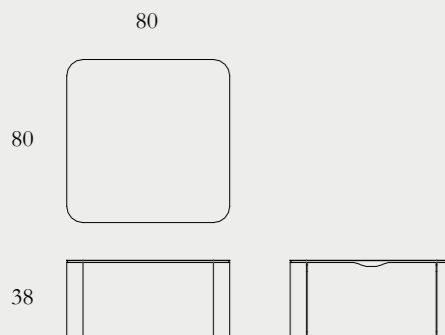

Annabelle Chest Of Drawers

White Oak solid frame and veneers (1) | Drawer handles in copper laminated mirror (2) | Top in white marble (Volakas /3a, Carrara /3b, Calaccatta / 3c) or MDF in satin copper finish (3d) Hardware from Hettich®

L140xW50xH70cm

Top options

Annabelle TV Cabinet

White Oak solid frame and veneers (1) | Sliding doors in MDF with flat grey paint (2) | Black powder coated legs (3) Hardware from Hettich®

Closed: L140xW41xH40cm

Open: L235xW41xH40cm

Annabelle Coffee Table

White Oak solid frame and veneers (1) | Drawer front in copper laminated mirror (2) | Top in white marble (Volakas /3a, Carrara /3b, Calaccatta / 3c) or MDF in satin copper finish (3d) | Inside shelf in tinted glass with bronze finish (4) | Hardware from Hettich®

L80xW80xH38cm

Top options

Annabelle Side Table

White Oak solid frame and veneers (1) | Top in copper laminated mirror (2)

L50xW50xH45cm

Annabelle Bar Table

White Oak solid frame and veneers (1) | Inside bottle safety bar in stainless steel with brushed finish (2) | Top in white marble (Volakas /3a, Carrara /3b, Calaccatta / 3c) or MDF in satin copper finish (3d) | Hardware from Hettich®

L80xW80xH38cm

Top options

Annabelle Accent Table /with drawer

White Oak solid frame and veneers (1) | Drawer front in copper laminated mirror (2) | Top in white marble (Volakas /3a, Carrara /3b, Calaccatta / 3c) or MDF in satin copper finish (3d) | Hardware from Hettich®

L50xW50xH45cm

Top options