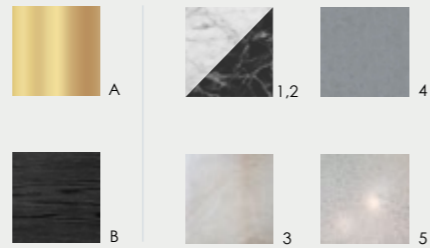

Pupil side table

Poly-resin and concrete mix with 5 finishes options (1-5)

ø43x60cm

Poly-resin options

Pupil stool

Poly-resin and concrete mix with 5 finishes options (1-5)

70x40x45cm

Poly-resin options

Pupil dining table

Poly-resin and concrete mix with 5 finishes options (1-5) | Brass plated metal (A) | Base in resin with black wooden pattern (B)

ø100x75cm

Poly-resin options

Pupil bench

Poly-resin and concrete mix with 5 finishes options (1-5)

145x40x45cm

Poly-resin options

Pupil accent table

Base in poly-resin and concrete mix with 5 finishes options (1-5) | Brass plated metal (A) | Top in solid Oak with black finish (B)

ø45x66cm

Poly-resin options

Pupil coffee table

Base in poly-resin and concrete mix with 5 finishes options (1-5) | Top in tempered glass / smoked color (A) with solid aluminium adapters (B)

ø100x47cm

Poly-resin options