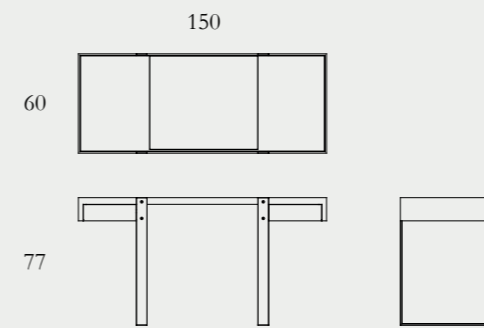

L150xW60xH77cm

Porcelain top options

Cloud Dining Chair

Stainless steel frame in brushed finish (1) | Seat in fabric (2a) or leather (2b,2c)

W56xD61xH85cm

Upholstery options

Cloud Desk | With leather inlay

Wooden frame in Walnut (1a) or Smoked Ash (1b) solids and veneers | Stainless steel legs in brushed finish (2) | Top inlay in genuine leather (3a,3b) | Wood drawer runners