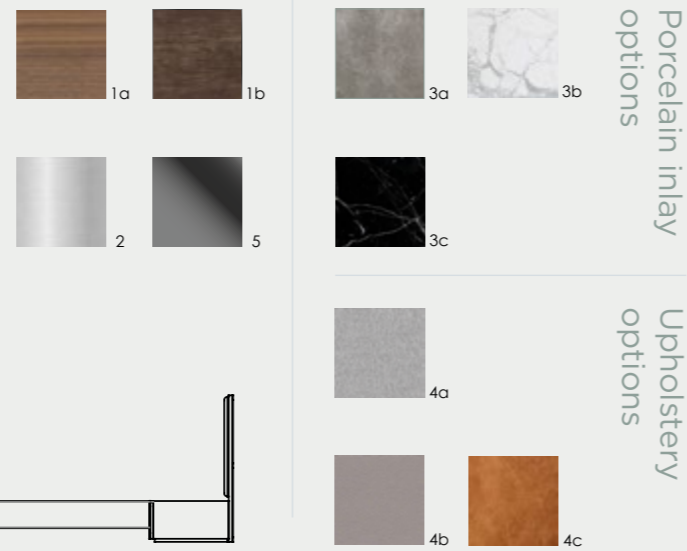

Cloud Bed | With fixed nightstand

Visible wooden frame + bedhead in Walnut (1a) or Smoked Ash (1b) and local hardwood concealed frame | Stainless steel legs in brushed finish (2) | Upholstery + fabric (3a) or leather (3b,3c) Smoked mirror drawer fronts (5) | Decorative inlays in extra-slim 3mm seamless porcelain (3a,3b,3c) | Upholstery + fabric (4a) or leather (4b,4c) | Hardware from Hettich®

Queen Size: L215,5W320xH97cm
King Size: L215,5xW340xH97cm
Super-King: L215,5xW360xH97cm