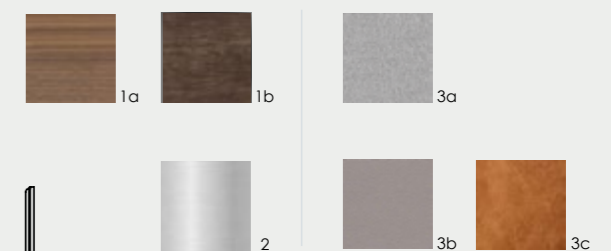

Queen Size: L215,5xW180xH97cm
King Size: L215,5xW200xH97cm
Super-King: L215,5xW220xH97cm