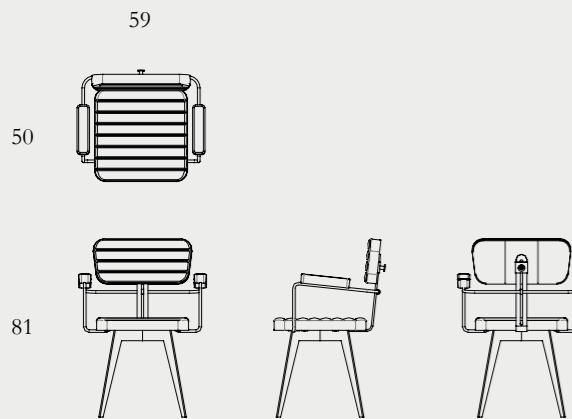

Architect Dining chair

Powder coated steel frame with optional silver highlights (2) | Brass adjustment knurl (2) | Seat and back in leather (3a) or PU fabric (3b) | Foot tips in plastic

L44xW50xH81cm

Upholstery options

Architect Dining Bench

Wooden frame in stained Ash solids and veneers (1) | Powder-coated steel legs with optional silver highlights (2) | Seat cushion in grey nubuck leather (3a) Tan leather (3b) or PU fabric (3c) | Adjustable feet in plastic

L120/140/160xW40xH44cm

Upholstery options

Architect Working chair

Powder coated steel frame with optional silver highlights (2) | Brass adjustment knurl (2) | Seat, back and armrests in leather (3a) or PU fabric (3b) | Metal features in stainless steel with brass PVD coating (2) | Foot tips in plastic

L59xW50xH81cm

Upholstery options

Architect Credenza

Wooden case + drawers in stained Ash solids and veneers (1) | Powder coated steel frame with optional silver highlights (2) | Drawer knobs in solid brass (3) | Doors in grey nubuck leather (4a), Tan leather (4b) or PU fabric (4c) | Adjustable feet in plastic

L160xW45xH107cm

Doors options

Architect Dining Table

Powder coated steel frame with optional silver highlights (1) | Brass adjustment knurls (2) | Top in smoked Ash and porcelain (3a,3b) or solid Live-edge Oak (3c) | Adjustable feet in plastic

L180/200/220xW90xH75cm

Top options

Architect Side Table

Stained Ash wooden frame (1) | Powder coated steel frame with optional silver highlights (2) | Smoked tempered glass (3)

L55xW41xH50cm