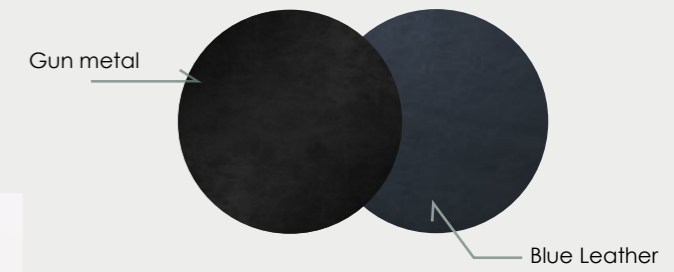

01-02.
Elsa daybed in blue velvet and rose gold legs

Elsa Daybed

01-03. Elsa daybed in nubuck leather and stainless-steel legs

02. Detail of the bolster cushion with feature brass screws

Elsa Bench

03.
Elsa bench in leather (Navy) and powder coated steel legs