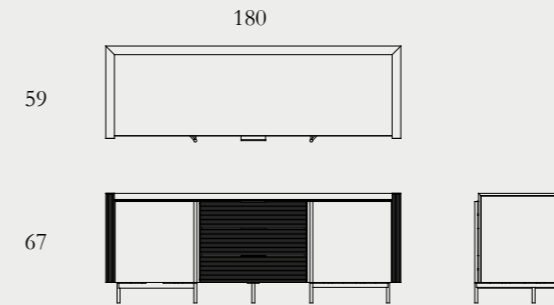

Elsa Nesting Table

Walnut (1a) or White Oak (1b) solid top | Gun metal legs* with solid brass insert feature (2a) | Small top in poly-resin with concrete finish (3)
(*)Legs available in stainless steel (2b) or Rose-gold (2c)

Min: L75xW70xH39cm
Max: L100xW70xH39cm

Legs options

Elsa Shelf

Walnut (1a) or white Oak (1b) solids and veneers | Gun-metal (2a) or Stainless-steel frame (2b) with optional Rose-gold finish (2c) | Smoked tempered glass (3)

L187xW44xH183cm

Frame options

Elsa Daybed

Gun metal (1a) or Stainless steel legs (1b) with optional Rose-gold finish (1c) | Upholstery in leather (2a,2b), fabric (2c) or cotton velvet (2d)

L202xW94xH58cm

Upholstery options

Elsa Credenza

Wooden frame in Walnut (1a) or White Oak (1b) solids and veneers | Gun metal (2a) or Stainless-steel legs and handles (2b) with optional Rose-gold finish (2c) | Mirror top in bronze (3a) or smoked (3b) color | Leather doors in Tan color (4a) or grey nubuck (4b) | Hardware from Hettich®

L180xW59xH67cm

Handles & legs options

Doors options

Elsa Bed

Gun metal (1a) or Stainless steel legs (1b) with optional Rose-gold finish (1c) | Upholstery in leather (2a,2b), fabric (2c) or cotton velvet (2d)

L182xW54xH58cm

Upholstery options

Elsa TV Cabinet

Wooden frame in Walnut (1a) or White Oak (1b) solids and veneers | Gun metal (2a) or Stainless-steel legs and handles (2b) with optional Rose-gold finish (2c) | Mirror top in bronze (3a) or smoked (3b) color | Leather doors in Tan color (4a) or grey nubuck (4b) | Hardware from Hettich®

L169xW59xH50cm

> Same options as Credenza