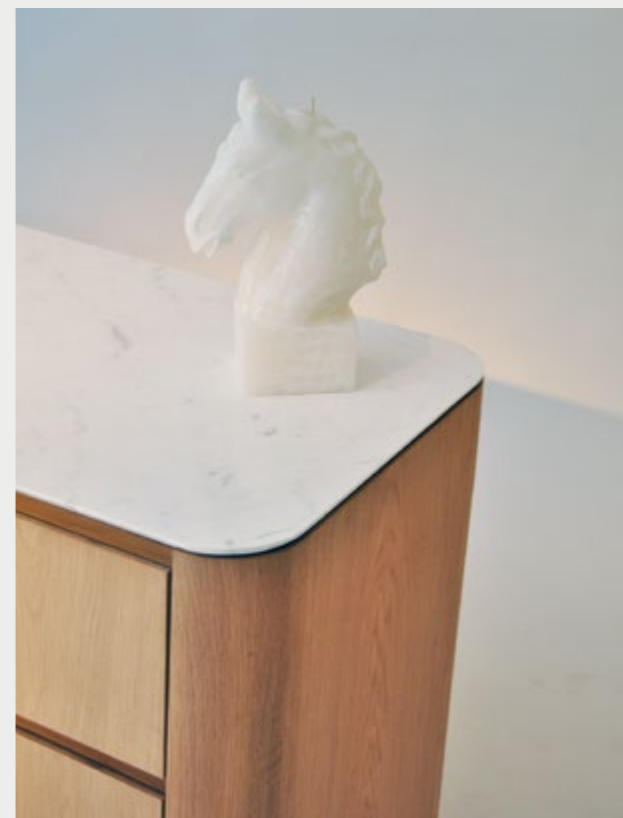

03-04.
Annabelle bar table with
Calacatta marble top

Side table

Chest of drawers

Available with a marble top or MDF in Satin copper color, the Annabelle dresser features six large drawers with soft-close runners for a smooth and effortless use.