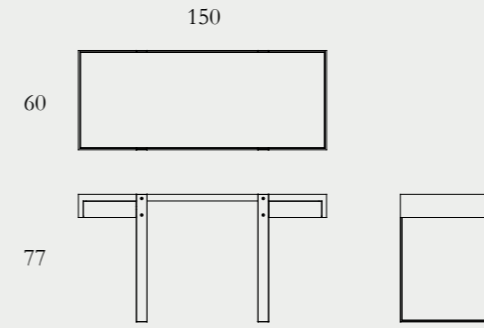

Cloud Dining Table

Wooden frame in Walnut (1a) or Smoked Ash (1b) solids and veneers | Stainless steel legs in brushed finish (2) | Top in extra-slim 3mm seamless porcelain (3a,3b,3c)

L220/240/260/280/300xW100xH75cm

Porcelain top options

Cloud Desk | With porcelain top

Wooden frame in Walnut (1a) or Smoked Ash (1b) solids and veneers | Stainless steel legs in brushed finish (2) | Top in extra-slim 3mm seamless porcelain (3a,3b,3c) | Wood drawer runners

L150xW60xH77cm

Porcelain top options

Cloud Dining Chair

Stainless steel frame in brushed finish (1) | Seat in fabric (2a) or leather (2b,2c)

W56xD61xH85cm

Upholstery options

Cloud Desk | With leather inlay

Wooden frame in Walnut (1a) or Smoked Ash (1b) solids and veneers | Stainless steel legs in brushed finish (2) | Top inlay in genuine leather (3a,3b) | Wood drawer runners

L150xW60xH77cm

Leather inlay options

Cloud Working Chair

Stainless steel frame in brushed finish (1) | Armrests in solid Walnut (2a) or Smoked Ash (2b) | Seat in fabric (3a) or leather (3b,3c)

W62xD61xH85cm

Upholstery options

Cloud Bed

Visible wooden frame + bedhead in Walnut (1a) or Smoked Ash (1b) and local hardwood concealed frame | Stainless steel legs in brushed finish (2) | Upholstery + fabric (3a) or leather (3b,3c)

Queen Size: L215,5xW180xH97cm
King Size: L215,5xW200xH97cm
Super-King: L215,5xW220xH97cm

Upholstery options