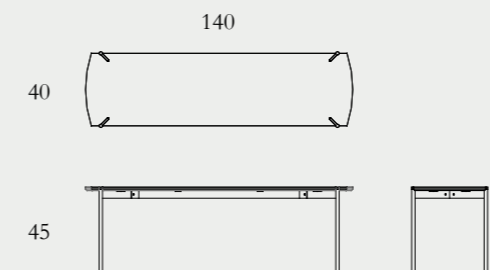

Elsa Side Table

Walnut (1a) or White Oak (1b) solid top | Gun metal legs* with solid brass insert feature (2a)
(*) Legs available in stainless steel (2b) or Rose-gold (2c)

ø42xH52cm

Elsa Dressing Cabinet

Storage cabinet in Walnut (1a) or White Oak (1b) solids and veneers | Gun metal legs* with solid brass adjustable feet (2a)
Clear mirror | Hardware from Hettich®
(*) Frame available in stainless steel (2b) or Rose-gold (2c)

L170xW53xH180cm

Elsa Tallboy

Wooden frame in Walnut (1a) or White Oak (1b) solids and veneers | Gun metal (2a) or Stainless-steel legs and handles (2b) with optional Rose-gold finish (2c) | Leather doors in Tan color (4a) or grey nubuck (4b) | Hardware from Hettich®

L96xW48xH137cm

Elsa Trunk

Gun metal (1a) or Stainless steel legs (1b) with optional Rose-gold finish (1c) or | Upholstery in leather (2a,2b), fabric (2c) or cotton velvet (2d)

L120xW52xH48cm

Elsa Bed End

Walnut (1a) or White Oak (1b) solid top | Gun metal legs* with solid brass insert feature (2a)
(*) Legs available in stainless steel (2b) or Rose-gold (2c)

L140xW40xH45cm