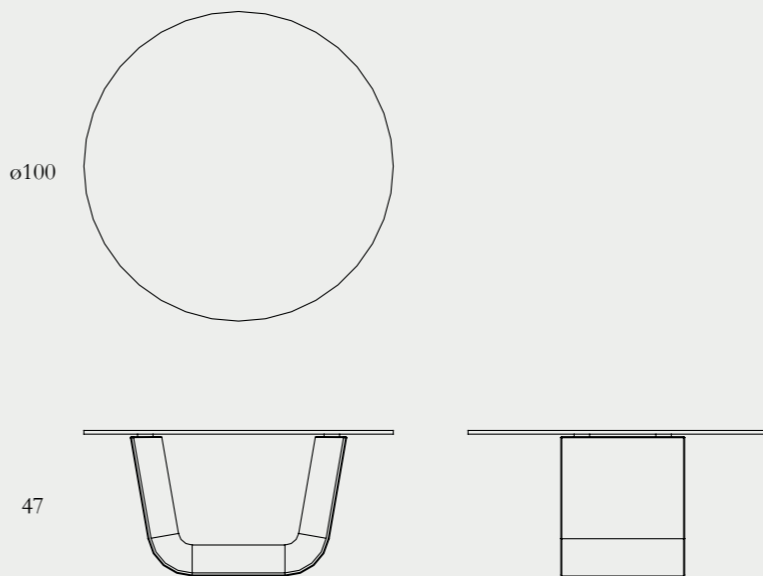

ø45x66cm

Poly-resin options

Pupil coffee table

Base in poly-resin and concrete mix with 5 finishes options (1-5) | Top in tempered glass / smoked color (A) with solid aluminium adapters (B)

ø100x47cm

Poly-resin options