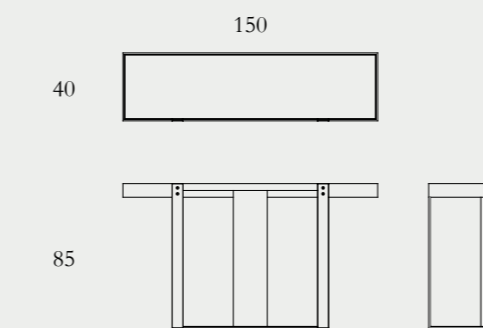

Cloud Console Table

Wooden frame in Walnut (1a) or Smoked Ash (1b) solids and veneers | Stainless steel legs in brushed finish (2) | Top in extra-slim 3mm porcelain (3a,3b,3c)

L150xW40xH85cm