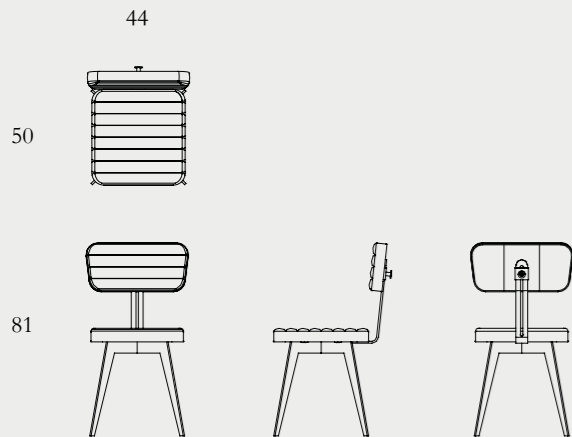

Architect Dining chair

Powder coated steel frame with optional silver highlights (2) | Brass adjustment knurl (2) | Seat and back in leather (3a) or PU fabric (3b) | Foot tips in plastic

L44xW50xH81cm

Upholstery options

Architect Dining Bench

Wooden frame in stained Ash solids and veneers (1) | Powder-coated steel legs with optional silver highlights (2) | Seat cushion in grey nubuck leather (3a) Tan leather (3b) or PU fabric (3c) | Adjustable feet in plastic

L120/140/160xW40xH44cm

Upholstery options

Architect Working chair

Powder coated steel frame with optional silver highlights (2) | Brass adjustment knurl (2) | Seat, back and armrests in leather (3a) or PU fabric (3b) | Metal features in stainless steel with brass PVD coating (2) | Foot tips in plastic

L59xW50xH81cm

Upholstery options

Architect Credenza

Wooden case + drawers in stained Ash solids and veneers (1) | Powder coated steel frame with optional silver highlights (2) | Drawer knobs in solid brass (3) | Doors in grey nubuck leather (4a), Tan leather (4b) or PU fabric (4c) | Adjustable feet in plastic

L160xW45xH107cm

Doors options

Architect Dining Table

Powder coated steel frame with optional silver highlights (1) | Brass adjustment knurls (2) | Top in smoked Ash and porcelain (3a,3b) or solid Live-edge Oak (3c) | Adjustable feet in plastic

L180/200/220xW90xH75cm

Top options

Architect Side Table

Stained Ash wooden frame (1) | Powder coated steel frame with optional silver highlights (2) | Smoked tempered glass (3)

L55xW41xH50cm