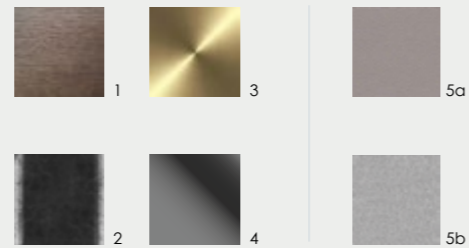

Architect TV Unit

Wooden case + drawers in stained Ash solids and veneers (1) | Powder coated steel frame with optional silver highlights (2) | Top in smoked tempered glass (4) | Drawer knob in solid brass (3) | Sundries tray in grey nubuck leather (5a) or PU fabric (5b) | Adjustable feet in black steel | Hardware from Hettich®

L160xW45xH51cm