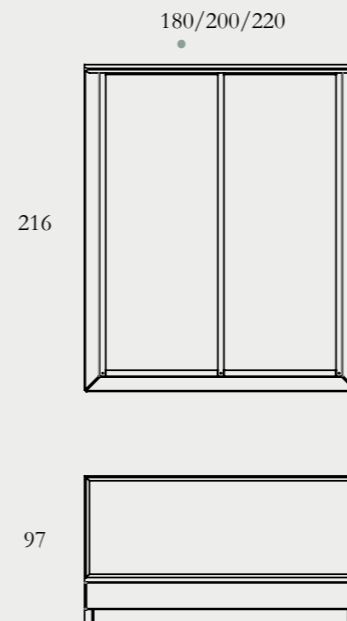

Cloud Dining Table

Wooden frame in Walnut (1a) or Smoked Ash (1b) solids and veneers | Stainless steel legs in brushed finish (2) | Top in extra-slim 3mm seamless porcelain (3a,3b,3c)

L220/240/260/280/300xW100xH75cm

Porcelain top options

Cloud Desk | With porcelain top

Wooden frame in Walnut (1a) or Smoked Ash (1b) solids and veneers | Stainless steel legs in brushed finish (2) | Top in extra-slim 3mm seamless porcelain (3a,3b,3c) | Wood drawer runners

L150xW60xH77cm

Porcelain top options

Cloud Dining Chair

Stainless steel frame in brushed finish (1) | Seat in fabric (2a) or leather (2b,2c)

W56xD61xH85cm

Upholstery options

Cloud Desk | With leather inlay

Wooden frame in Walnut (1a) or Smoked Ash (1b) solids and veneers | Stainless steel legs in brushed finish (2) | Top inlay in genuine leather (3a,3b) | Wood drawer runners

L150xW60xH77cm

Leather inlay options

Cloud Working Chair

Stainless steel frame in brushed finish (1) | Armrests in solid Walnut (2a) or Smoked Ash (2b) | Seat in fabric (3a) or leather (3b,3c)

W62xD61xH85cm

Upholstery options

Cloud Bed

Visible wooden frame + bedhead in Walnut (1a) or Smoked Ash (1b) and local hardwood concealed frame | Stainless steel legs in brushed finish (2) | Upholstery + fabric (3a) or leather (3b,3c)

Queen Size: L215,5xW180xH97cm
King Size: L215,5xW200xH97cm
Super-King: L215,5xW220xH97cm

Upholstery options