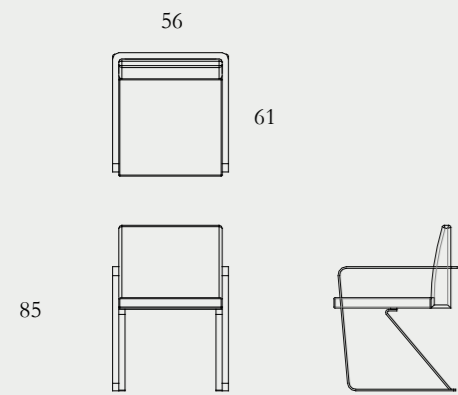

L150xW60xH77cm

Porcelain top options

Cloud Dining Chair

Stainless steel frame in brushed finish (1) | Seat in fabric (2a) or leather (2b,2c)

W56xD61xH85cm

Upholstery options

Cloud Desk | With leather inlay

Wooden frame in Walnut (1a) or Smoked Ash (1b) solids and veneers | Stainless steel legs in brushed finish (2) | Top inlay in genuine leather (3a,3b) | Wood drawer runners