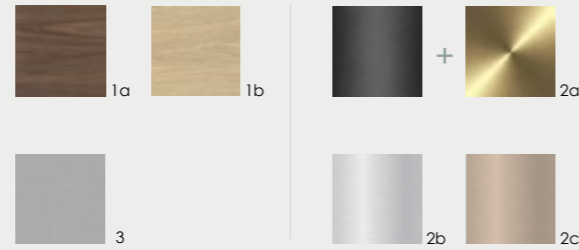

Elsa Nesting Table

Walnut (1a) or White Oak (1b) solid top | Gun metal legs* with solid brass insert feature (2a) | Small top in poly-resin with concrete finish (3)
(*)Legs available in stainless steel (2b) or Rose-gold (2c)

Min: L75xW70xH39cm
Max: L100xW70xH39cm

Legs options