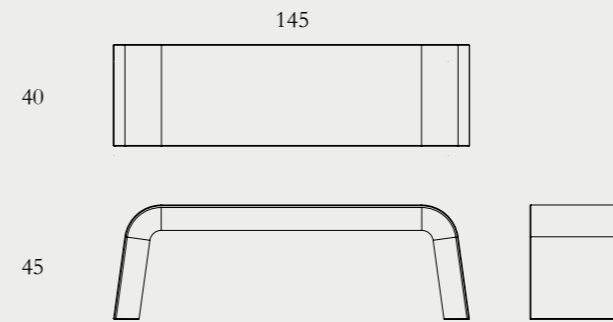

ø100x75cm

Poly-resin options

Pupil bench

Poly-resin and concrete mix with 5 finishes options (1-5)

145x40x45cm

Poly-resin options

Pupil accent table

Base in poly-resin and concrete mix with 5 finishes options (1-5) | Brass plated metal (A) | Top in solid Oak with black finish (B)