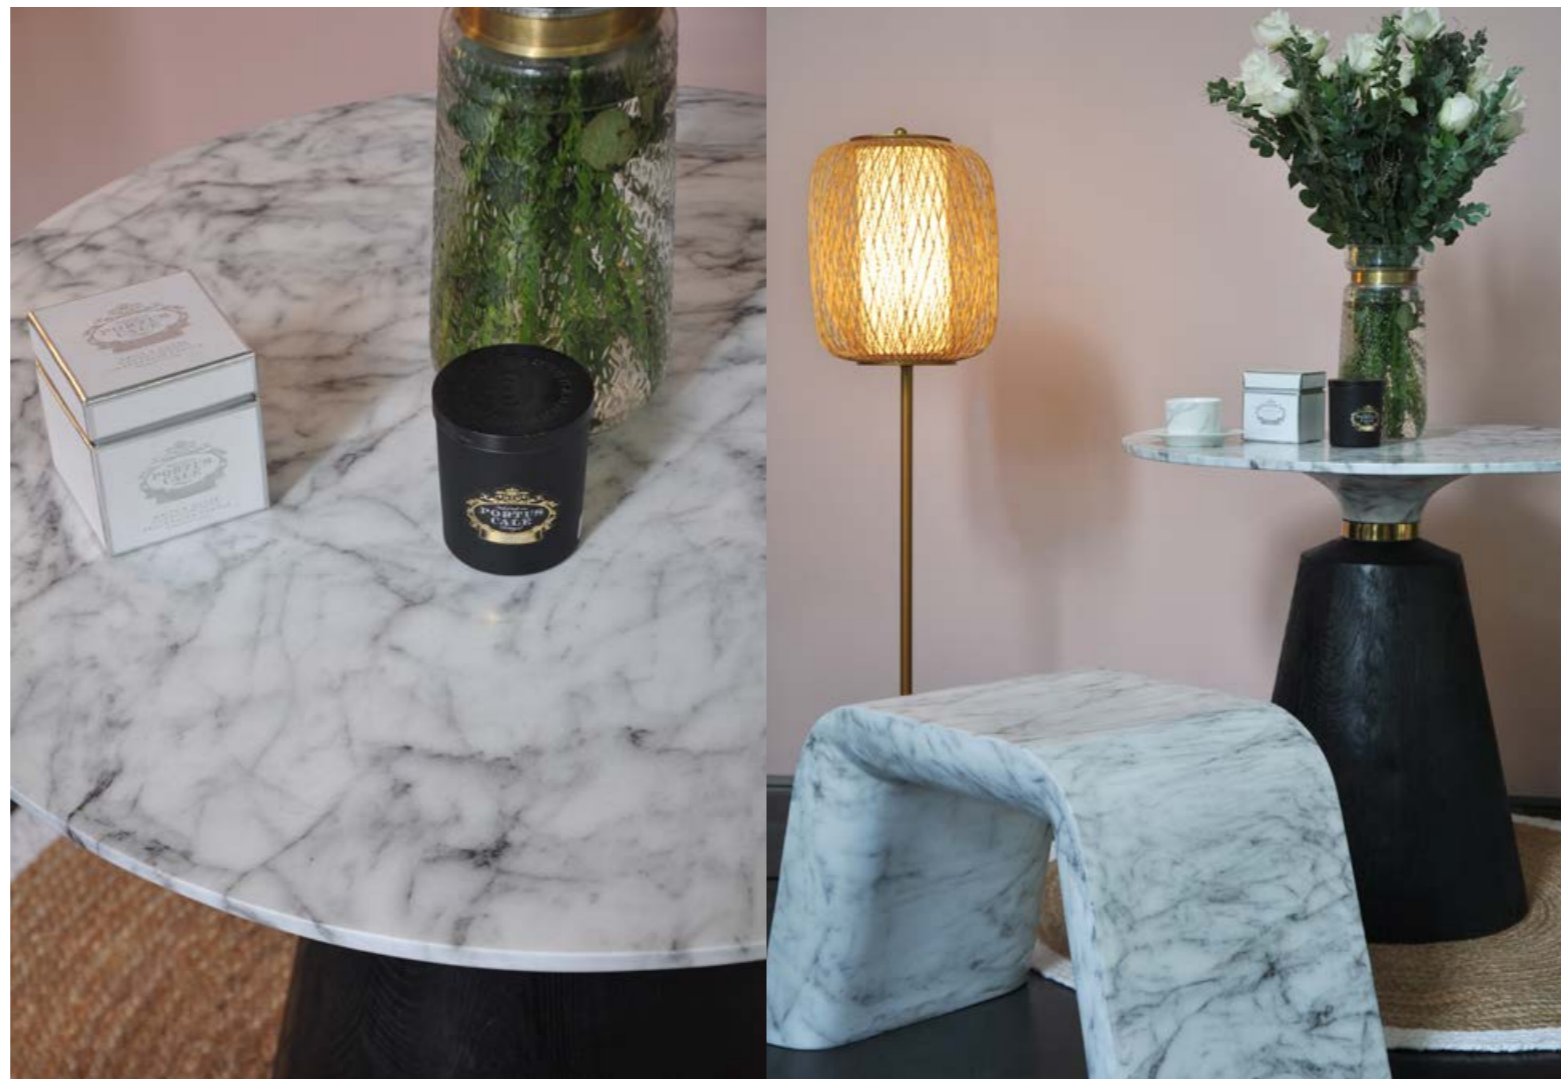

Our furniture is manufactured in Vietnam, by "workshop-sized" factories that are both highly skilled and cost-efficient. We put a high priority to work with people who take pride in what they do, and always aim at achieving higher goals with us!

100% of the wood we use in production is imported and comes from sustainable forests. Our Oak and Walnut are FSC hardwoods, from US logs in the highest grade. Our stone tops come from Grece and Italy, our Porcelain tops are from Spain, and our Leather is 100% Italian.

We bring together the best materials and know-how of producers all around the World to create furniture and objects that ignite a deep, ethereal emotion in the owner of a chair, a bed or a lamp from Urban Legend. Objects that last, and that he will want to cherish.

Our products will never be completely sustainable, as some of our materials won't, but as a furniture manufacturer and Designer the best way we can contribute to a healthier environment is to inspire a sense of respect for the things you own, simply by loving it.