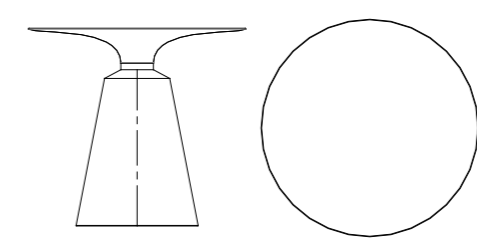

METAL FEATURE

- A Stainless steel 304 (brass)
- B Powder coated steel (black)