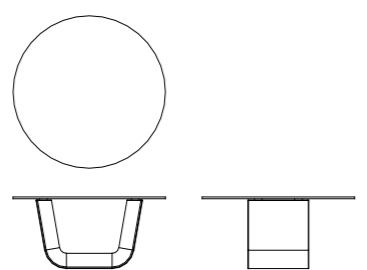

Coffee table

FINISHES OPTIONS (base):

SIZE (DxH):

ø100x47cm

MATERIALS:

-  POLY RESIN
-  METAL
-  POLY RESIN (wood finish)

Dining table

FINISHES OPTIONS (top):

SIZE (DxH):

ø100x75cm

- Poly-resin (REACH)
- Concrete
- Tempered glass (smoked)

options

- > RESIN FINISHES*
- 1 Marble - White
 - 2 Marble - Black
 - 3 Marble - Beige
 - 4 Terrazzo
 - 5 Concrete

*Other finishes options are available on request, with MOQ of 50pcs