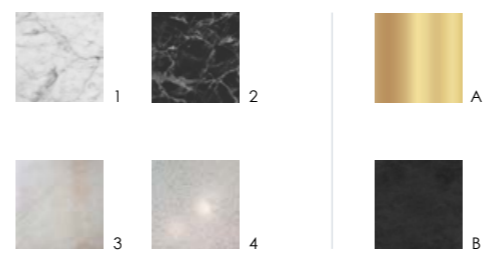

Coffee table

FINISHES OPTIONS (base):

SIZE (DxH):

ø100x47cm

MATERIALS:

-  POLY RESIN
-  METAL
-  POLY RESIN (wood finish)

Dining table

FINISHES OPTIONS (top):