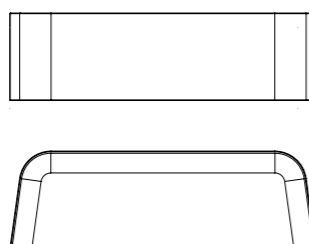

options > RESIN FINISHES*

1. 1 Marble - White
2. 2 Marble - Black
3. 3 Marble - Beige
4. 4 Terrazzo
5. 5 Concrete

*Other finishes options are available on request, with MOQ of 50pcs