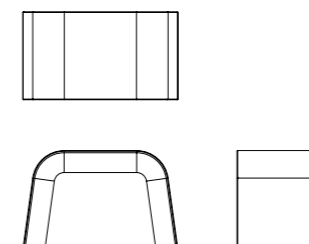

options > RESIN FINISHES*

1. 1 Marble - White
2. 2 Marble - Black
3. 3 Marble - Beige
4. 4 Terrazzo
5. 5 Concrete

*Other finishes options are available on request, with MOQ of 50pcs