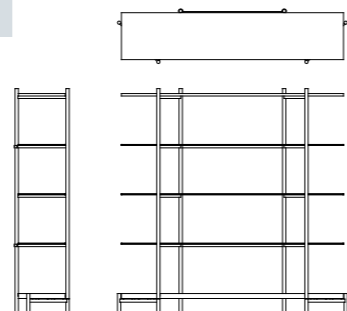

options

1. > LEG & METAL FRAME
1. 1 Powder coated black steel (matte)
  2. 2 Stainless steel 304 (brushed)