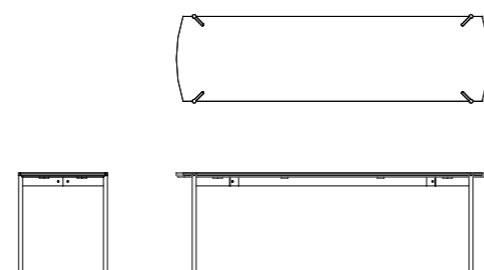

2

SIZE:

140x40x45cm

180x40x45cm

- Solid Oak
FSC certified
- Powder coated steel
/ matte-black
(Stainless steel optional)

options

- > LEGS & INSERT DETAIL
- 1 Powder coated black steel (matte)
 - 2 Stainless steel 304 (brushed)