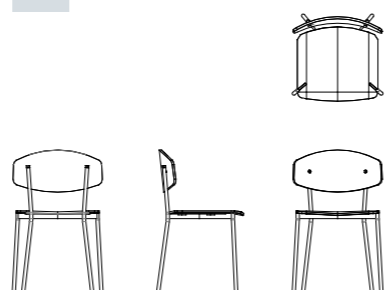

ELSA

- dining -

Dining chair /Oak

MATERIALS:

METAL FEATURES OPTIONS:

SIZE:

50x48x77cm

options

- Plywood/ FSC Oak veneer
- Powder coated steel / matte-black (Stainless steel optional)

1. > LEGS & INSERT DETAILS
1. 1 Powder coated black steel (matte)
  2. 2 Stainless steel 304 (brushed)

MATERIALS:

METAL FEATURES OPTIONS:

SIZE:

50x48x77cm

Dining chair /Walnut

options

- Plywood / FSC Walnut veneer
- Powder coated steel / matte-black
- Stainless steel 304 (Rose gold optional)

1. > LEGS & INSERT DETAILS
1. 2 Stainless steel 304 (brushed)
  2. 3 Stainless steel 304 with Rose gold finish