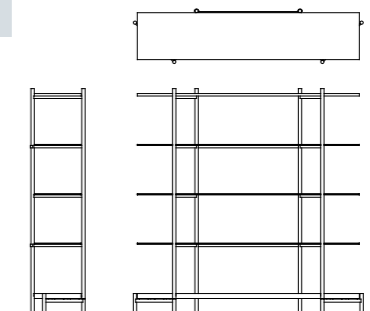

ELSA

- living

Book Shelf /Oak

MATERIALS:

- WHITE OAK
- SMOKED GLASS

METAL OPTIONS:

- 1
- 2

SIZE:

187x44x183cm

- FSC Oak solids & veneers, MDF
- Powder coated steel / matte-black (Stainless steel optional)
- Smoked Glass

options

1. > LEG & METAL FRAME
1. 1 Powder coated black steel (matte)
  2. 2 Stainless steel 304 (brushed)

MATERIALS:

- WALNUT
- TINTED GLASS

METAL OPTIONS:

- 2
- 3

Book Shelf /Walnut

SIZE:

187x44x183cm

- Walnut solids & veneer, MDF FSC certified
- Stainless steel 304
- Bronze tinted glass (Smoked glass and/or Rose gold optional)

options

1. > LEGS & METAL FRAME
1. 2 Stainless steel 304 (brushed)
  2. 3 Stainless steel 304 with Rose gold finish