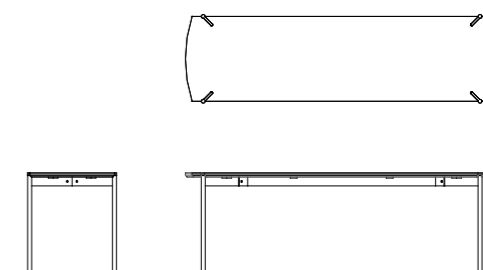

ELSA

- dining -

Dining bench /Oak

MATERIALS:

WHITE OAK

BLACK STEEL

METAL FEATURES OPTIONS:

1

2

SIZE:

140x40x45cm

180x40x45cm

- Solid Oak
FSC certified
- Powder coated steel
/ matte-black
(Stainless steel optional)

options

1. > LEGS & INSERT DETAIL
1. 1 Powder coated black steel (matte)
  2. 2 Stainless steel 304 (brushed)

P16

MATERIALS:

WALNUT

BLACK STEEL

METAL FEATURES OPTIONS:

2

3

SIZE:

140x40x45cm

180x40x45cm

Dining bench /Walnut

- Solid Walnut
FSC certified
- Powder coated steel
/ matte-black
- Stainless steel 304
(Rose gold optional)

options

1. > LEGS & INSERT DETAILS
1. 2 Stainless steel 304 (brushed)
  2. 3 Stainless steel 304 with Rose gold finish

P17