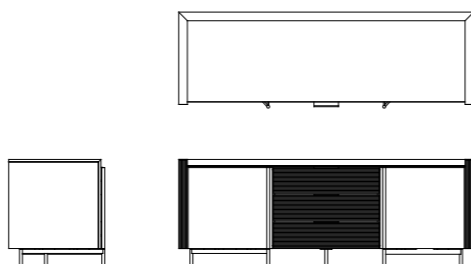

ELSA

- dining -

MATERIALS:

WHITE OAK

SMOKED GLASS

METAL OPTIONS:

1

2

DOORS OPTIONS:

A

E

SIZE:

180x59x67cm

Credenza

/Oak

1-A

1-E

- FSC Oak solids & veneers, MDF
- Powder coated steel / matte-black (Stainless steel optional)
- Smoked Glass

options

- > LEGS & HANDLES
  - 1 Powder coated black steel (matte)
  - 2 Stainless steel 304 (brushed)
- > DOORS
  - A Nubuck leather (Taupe)
  - E Stucco paint (Black)

P20

MATERIALS:

WALNUT

TINTED GLASS

METAL OPTIONS:

2

3

DOORS OPTIONS:

A

B

C

D

SIZE:

180x59x67cm

Credenza

/Walnut

3-B

3-D

- FSC Walnut solids & veneers, MDF
- Stainless steel 304 (Rose gold optional)
- Bronze tinted glass

options

- > LEGS & HANDLES
  - 2 Stainless steel 304 (brushed)
  - 3 Stainless steel 304 with Rose gold finish
- > DOORS
  - A Nubuck Leather / Taupe
  - B Nubuck Leather / Brick
  - C Leather / Vintage Cognac
  - D Stucco paint (Metallic - Bronze)

P21