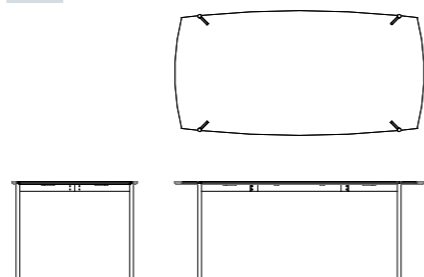

- Solid Walnut
FSC certified
- Powder coated steel
/ matte-black
- Stainless steel 304
(Rose gold optional)

options

1. > LEGS & INSERT DETAILS
2. 2 Stainless steel 304 (brushed)
   - 3 Stainless steel 304 with Rose gold finish