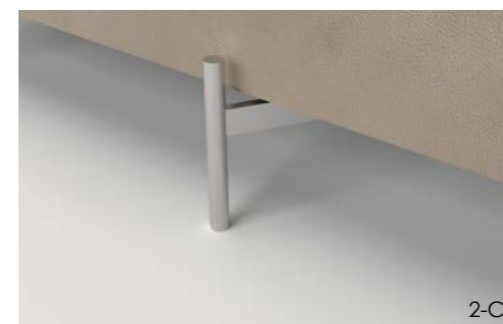

Bench /Leather