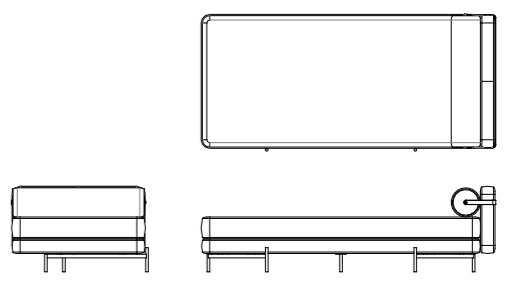

- Upholstery
+ Leather
- Stainless-steel 304
(Rose gold optional)

1. options
2. > LEGS
     - 2 Stainless steel 304 (brushed)
     - 3 Stainless steel 304 with Rose gold finish
   - > UPHOLSTERY
     - C Nubuck Leather / Taupe
     - D Nubuck Leather / Brick
     - E Leather / Vintage Cognac