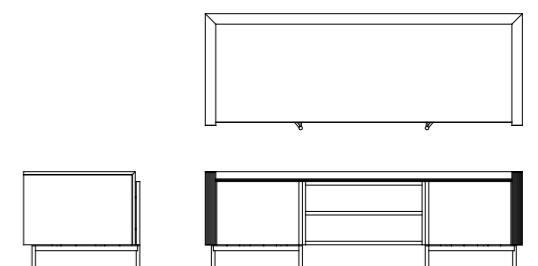

options

- > LEGS & HANDLES
  - 2 Stainless steel 304 (brushed)
  - 3 Stainless steel 304 with Rose gold finish
- > DOORS
  - A Nubuck Leather / Taupe
  - B Nubuck Leather / Brick
  - C Leather / Vintage Cognac
  - D Stucco paint (Metallic - Bronze)