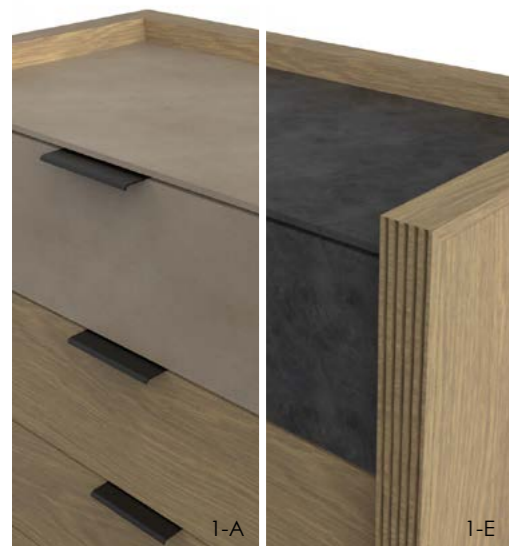

ELSA

- bedroom -

Chest of drawers /Oak

MATERIALS:

WHITE OAK

METAL OPTIONS:

1

2

FEATURE DOOR OPTIONS:

A

E

SIZE:

96x48x137cm

- Solid Oak FSC certified
- Powder coated steel / matte-black (Stainless steel optional)
- MDF

options

- > LEGS & HANDLES
  - 1 Powder coated black steel (matte)
  - 2 Stainless steel 304 (brushed)
- > DOORS
  - A Nubuck leather (Taupe)
  - E Stucco paint (Black)

P34

MATERIALS:

WALNUT

METAL OPTIONS:

2

3

FEATURE DOOR OPTIONS:

A

B

C

D

SIZE:

96x48x137cm

- Solid Walnut FSC certified
- Stainless Steel 304 (Rose gold optional)
- MDF

options

- > LEGS & HANDLES
  - 2 Stainless steel 304 (brushed)
  - 3 Stainless steel 304 with Rose gold finish
- > DOORS
  - A Nubuck Leather / Taupe
  - B Nubuck Leather / Brick
  - C Leather / Vintage Cognac
  - D Stucco paint (Metallic - Bronze)

3-B

3-D

P35

1-A

1-E