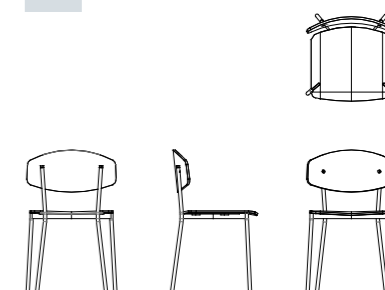

SIZE:

50x48x77cm

Dining chair /Walnut

options

- Plywood / FSC Walnut veneer
- Powder coated steel / matte-black
- Stainless steel 304 (Rose gold optional)

- > LEGS & INSERT DETAILS
- 2 Stainless steel 304 (brushed)
 - 3 Stainless steel 304 with Rose gold finish