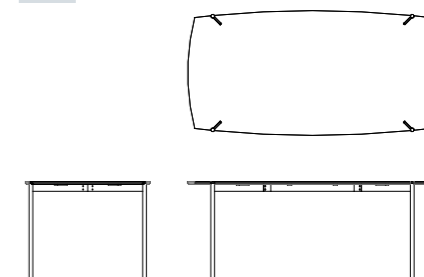

ELSA

- dining -

MATERIALS:

- WHITE OAK
- BLACK STEEL

METAL FEATURES OPTIONS:

- 1
- 2

SIZE:

- Size1: 180x90x73cm
- Size2: 200x90x73cm
- Size3: 220x90x73cm
- Size4: 240x90x73cm

MATERIALS:

- WALNUT
- BLACK STEEL

METAL FEATURES OPTIONS:

- 2
- 3

SIZE:

- Size1: 180x90x73cm
- Size2: 200x90x73cm
- Size3: 220x90x73cm
- Size4: 240x90x73cm

- Solid Oak
FSC certified
- Powder coated steel
/ matte-black
(Stainless steel optional)

options

1. > LEGS & INSERT DETAIL
2. 1 Powder coated black steel (matte)
   - 2 Stainless steel 304 (brushed)

- Solid Walnut
FSC certified
- Powder coated steel
/ matte-black
- Stainless steel 304
(Rose gold optional)

options

1. > LEGS & INSERT DETAILS
2. 2 Stainless steel 304 (brushed)
   - 3 Stainless steel 304 with Rose gold finish