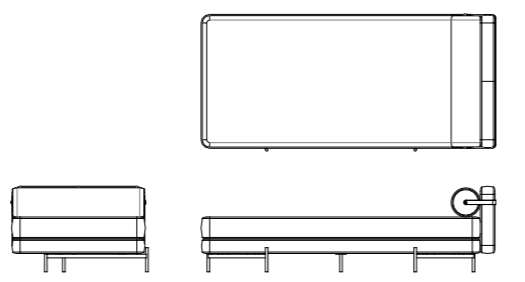

202x94x58cm

MATERIALS:

METAL OPTIONS:

LEATHER OPTIONS:

SIZE:

202x94x58cm

- Upholstery
+ Fabric
- Powder coated
steel / matte-black
(Stainless steel
optional)

- options
- > LEGS
 - 1 Powder coated black steel (matte)
 - 2 Stainless steel 304 (brushed)
 - 3 Stainless steel 304 with Rose gold finish
 - > UPHOLSTERY
 - A Fabric
 - B Velvet