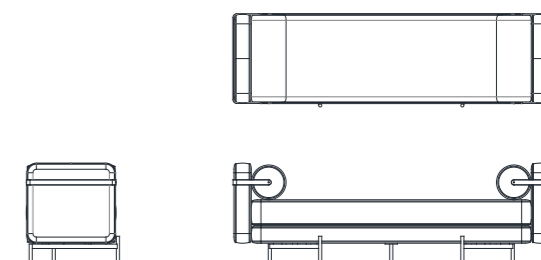

SIZE:

182x54x57,5cm

Bench /Leather

- Upholstery
+ Leather
- Stainless-steel 304
(Rose gold optional)

options

- > LEGS
 - 2 Stainless steel 304 (brushed)
 - 3 Stainless steel 304 with Rose gold finish
- > UPHOLSTERY
 - C Nubuck Leather / Taupe
 - D Nubuck Leather / Brick
 - E Leather / Vintage Cognac