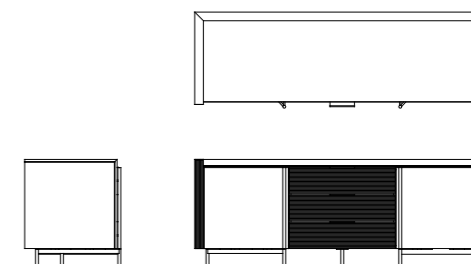

ELSA

- dining -

MATERIALS:

WHITE OAK

SMOKED GLASS

METAL OPTIONS:

1

2

DOORS OPTIONS:

A

E

SIZE:

180x59x67cm

Credenza

/Oak

1-A

1-E

- FSC Oak solids & veneers, MDF
- Powder coated steel / matte-black (Stainless steel optional)
- Smoked Glass

options

- > LEGS & HANDLES
  - 1 Powder coated black steel (matte)
  - 2 Stainless steel 304 (brushed)
- > DOORS
  - A Nubuck leather (Taupe)
  - E Stucco paint (Black)

P20

MATERIALS:

WALNUT

TINTED GLASS

METAL OPTIONS:

2

3

DOORS OPTIONS:

A

B

C

D

SIZE:

180x59x67cm

Credenza

/Walnut

3-B

3-D

- FSC Walnut solids & veneers, MDF
- Stainless steel 304 (Rose gold optional)
- Bronze tinted glass

options

- > LEGS & HANDLES
  - 2 Stainless steel 304 (brushed)
  - 3 Stainless steel 304 with Rose gold finish
- > DOORS
  - A Nubuck Leather / Taupe
  - B Nubuck Leather / Brick
  - C Leather / Vintage Cognac
  - D Stucco paint (Metallic - Bronze)

P21