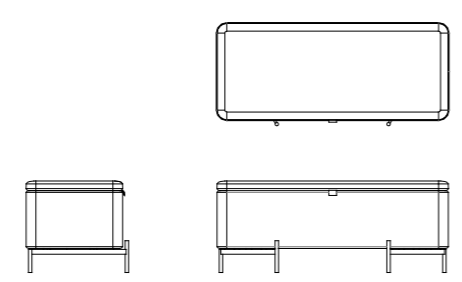

METAL OPTIONS:

FABRIC OPTIONS:

SIZE:

120x52x48cm

Trunck /Fabric

- Upholstery
+ Fabric
- Powder coated
steel / matte-black
(Stainless steel
optional)

options

- > LEGS
 - 1 Powder coated black steel (matte)
 - 2 Stainless steel 304 (brushed)
- > UPHOLSTERY
 - A Fabric
 - B Velvet