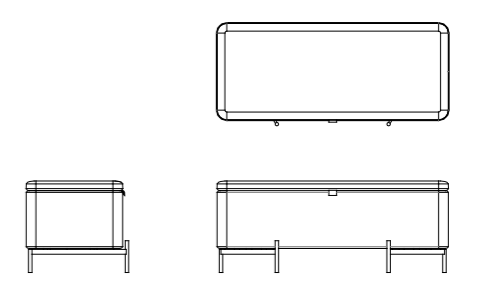

ELSA

- bedroom -

MATERIALS:

METAL OPTIONS:

FABRIC OPTIONS:

SIZE:

120x52x48cm

Trunck /Fabric

- Upholstery
+ Fabric
- Powder coated
steel / matte-black
(Stainless steel
optional)

options

- > LEGS
  - 1 Powder coated black steel (matte)
  - 2 Stainless steel 304 (brushed)
- > UPHOLSTERY
  - A Fabric
  - B Velvet

MATERIALS:

METAL OPTIONS:

LEATHER OPTIONS:

SIZE:

120x52x48cm

Trunck /Leather

- Upholstery
+ Leather
- Stainless-steel 304
(Rose gold optional)

options

- > LEGS
  - 2 Stainless steel 304 (brushed)
  - 3 Stainless steel 304 with Rose gold finish
- > UPHOLSTERY
  - C Nubuck Leather / Taupe
  - D Nubuck Leather / Brick
  - E Leather / Vintage Cognac