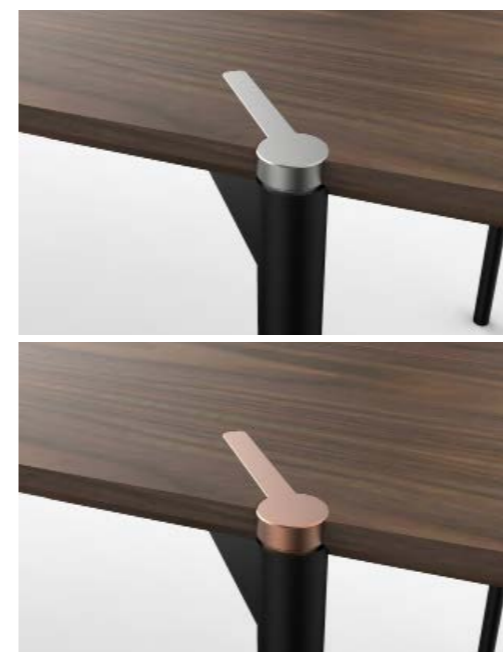

- Solid Walnut
FSC certified
- Powder coated steel
/ matte-black
- Stainless steel 304
(Rose gold optional)

options

1. > LEGS & INSERT DETAILS
2. 2 Stainless steel 304 (brushed)
   - 3 Stainless steel 304 with Rose gold finish