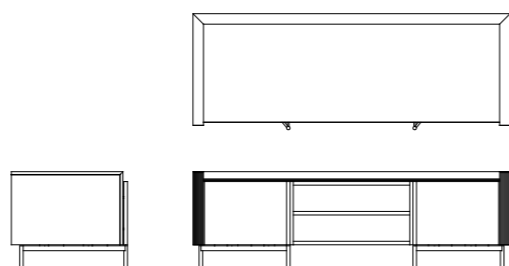

MATERIALS:

Media console
/Walnut

METAL OPTIONS:

DOORS OPTIONS:

SIZE:

160x59x50cm

- FSC Walnut solids & veneers, MDF
- Stainless steel 304 (Rose gold optional)
- Bronze tinted glass

options