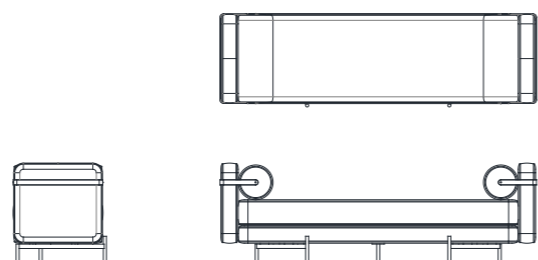

- Upholstery
+ Fabric
- Powder coated
steel / matte-black
(Stainless steel
optional)

options

- > LEGS
  - 1 Powder coated black steel (matte)
  - 2 Stainless steel 304 (brushed)
  - 3 Stainless steel 304 with Rose gold finish
- > UPHOLSTERY
  - A Fabric
  - B Velvet