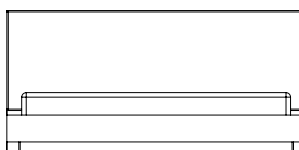

## SIZE:

Queen size: 180x215x97cm  
King size: 200x215x97cm

Bed alone  
/Upholstered bed frame

- MDF / Veneer Smoked Ash (A) or Walnut (B)
- Stainless Steel
- Upholstery

- options**
- > WOOD FRAME
    - A Smoked Ash
    - B Walnut - as shown above
  - > UPHOLSTERY\*
    - 1,2 Fabric - Grey (1) or Taupe (2)
    - 3 Nubuck leather - Taupe
- \*Other upholstery options are available on request, with MOQ of 50pcs