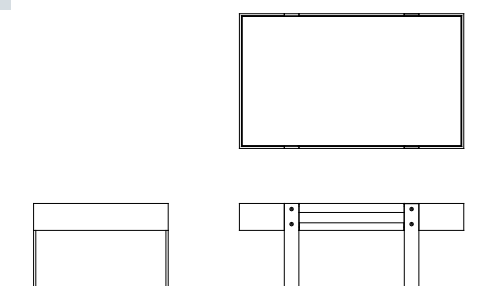

options

- > WOOD FRAME
  A Smoked Ash
  B Walnut
- > PORCELAIN TOP
  1 Cloudy Taupe
  2 Calacatta White