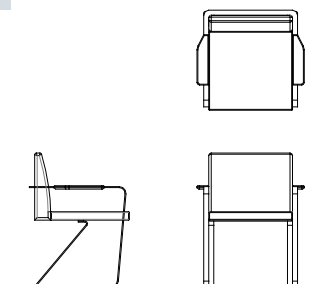

## SIZE:

58x59x80cm

- Stainless Steel  
- Smoked Ash (A)  
or Walnut (B)  
- Upholstery

options

- > UPHOLSTERY\*
- 1 Fabric - Grey
- 2 Fabric - Taupe
- 3 Leather - Grey

\*Other upholstery options are available on request, with MOQ of 50pcs