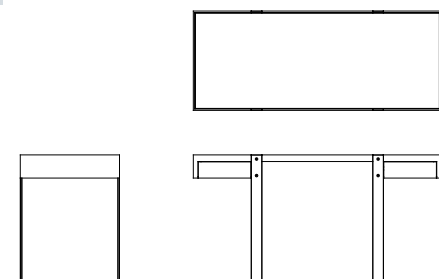

## SIZE:

150x60x77cm

- MDF / Veneer Smoked Ash (A) or Walnut (B)
- Stainless Steel
- Porcelain

options

- > WOOD FRAME
  - A Smoked Ash
  - B Walnut
- > PORCELAIN TOP
  - 1 Cloudy Taupe
  - 2 Calacatta White