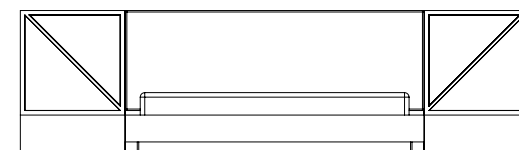

- MDF / Veneer Smoked Ash (A) or Walnut (B)
- Stainless Steel
- Porcelain
- Smoked mirror
- Upholstery

1. **options**
2. > WOOD FRAME
     - A Smoked Ash
     - B Walnut - as shown above
   - > UPHOLSTERY*
     - 1,2 Fabric - Grey (1) or Taupe (2)
     - 3 Nubuck leather - Taupe
3. *Other upholstery options are available on request, with MOQ of 50pcs