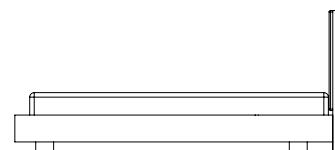

## SIZE:

Queen size: 180x215x97cm  
King size: 200x215x97cm

Bed alone  
/Upholstered bed frame

- MDF / Veneer Smoked Ash (A) or Walnut (B)
- Stainless Steel
- Upholstery

- options**
- > WOOD FRAME
    - A Smoked Ash
    - B Walnut - as shown above
  - > UPHOLSTERY\*
    - 1,2 Fabric - Grey (1) or Taupe (2)
    - 3 Nubuck leather - Taupe
- \*Other upholstery options are available on request, with MOQ of 50pcs