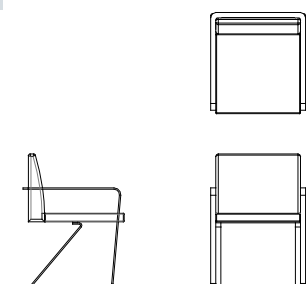

## SIZE:

58x59x80cm

- Stainless Steel  
- Upholstery

options

- > UPHOLSTERY\*
- 1 Fabric - Grey
- 2 Fabric - Taupe
- 3 Leather - Grey

\*Other upholstery options are available on request, with MOQ of 50pcs