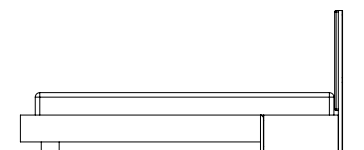

- MDF / Veneer Smoked Ash (A) or Walnut (B)
- Stainless Steel
- Porcelain
- Smoked mirror
- Upholstery

1. **options**
2. > WOOD FRAME
     - A Smoked Ash
     - B Walnut - as shown above
   - > UPHOLSTERY*
     - 1,2 Fabric - Grey (1) or Taupe (2)
     - 3 Nubuck leather - Taupe
3. *Other upholstery options are available on request, with MOQ of 50pcs