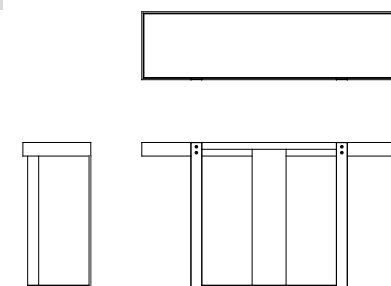

options

- > WOOD FRAME
  A Smoked Ash
  B Walnut
- > PORCELAIN TOP
  1 Cloudy Taupe
  2 Calacatta White