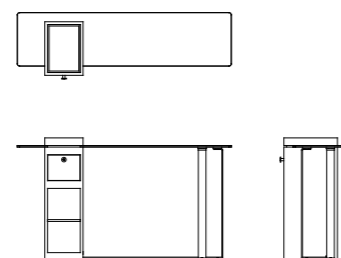

> LEGS

Optional silver highlights - as shown

*Other upholstery options are available on request, with MOQ of 50pcs