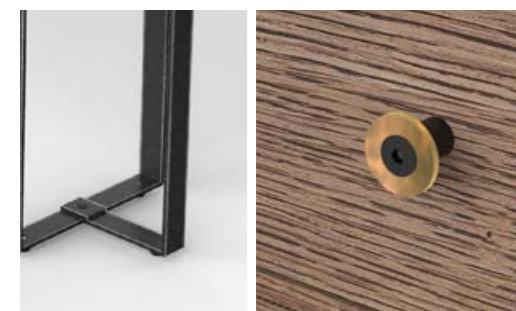

Credenza

MATERIALS (main):

-  STAINED OAK
-  SMOKED GLASS
-  STEEL WITH SILVER HIGHLIGHTS (optional)

RECESSED TRAY (standard options):

-  1
-  2
-  3

SIZE:

120x50x95cm

Bar cabinet