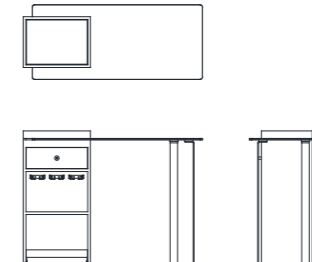

ARCHITECT

- dining -

MATERIALS (main):

- STAINED OAK
- UPHOLSTERY
- STEEL WITH SILVER HIGHLIGHTS (optional)

UPHOLSTERED DOORS (standard options):

- 1
- 2
- 3

SIZE:

160x45x107cm

Credenza

MATERIALS (main):

- STAINED OAK
- SMOKED GLASS
- STEEL WITH SILVER HIGHLIGHTS (optional)

RECESSED TRAY (standard options):

- 1
- 2
- 3

SIZE:

120x50x95cm

Bar cabinet

- Stained Oak wood FSC certified
- Steel with silver highlights
- Upholstery
- Solid Brass

options > UPHOLSTERY (DOORS)*

- 1 PU Fabric - Grey
- 2 PU Fabric - Taupe
- 3 Nubuck leather - Taupe

> LEGS

Optional silver highlights - as shown above

*Other upholstery options are available on request, with MOQ of 50pcs

- Stained Oak wood FSC certified
- Steel with silver highlights
- Tempered glass
- Solid Brass

options > RECESSED TRAY*

- 1 Black Steel with silver highlights
- 2 Solid Brass in brushed finish
- 3 Nubuck leather - Taupe

> LEGS

Optional silver highlights - as shown

*Other upholstery options are available on request, with MOQ of 50pcs