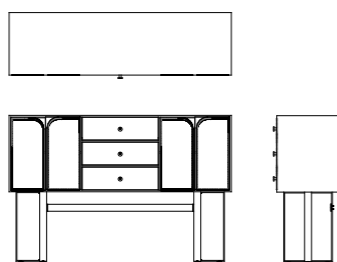

> LEGS

Optional silver highlights - as shown above

*Other upholstery options are available on request, with MOQ of 50pcs

- Stained Oak wood FSC certified
- Steel with silver highlights
- Tempered glass
- Solid Brass

options > RECESSED TRAY*

- 1 Black Steel with silver highlights
- 2 Solid Brass in brushed finish
- 3 Nubuck leather - Taupe

> LEGS

Optional silver highlights - as shown

*Other upholstery options are available on request, with MOQ of 50pcs