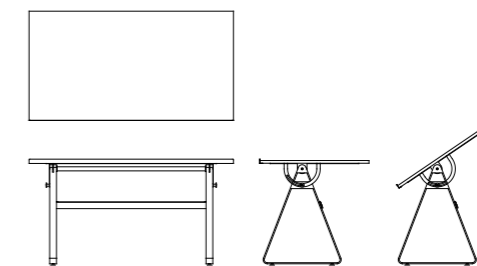

options > LEGS

Optional silver highlights - as shown