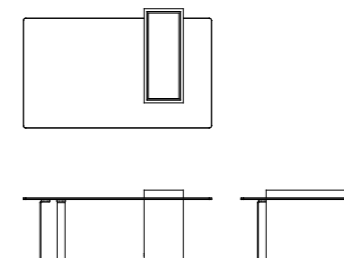

> LEGS

Optional silver highlights - as shown above

*Other upholstery options are available on request, with MOQ of 50pcs