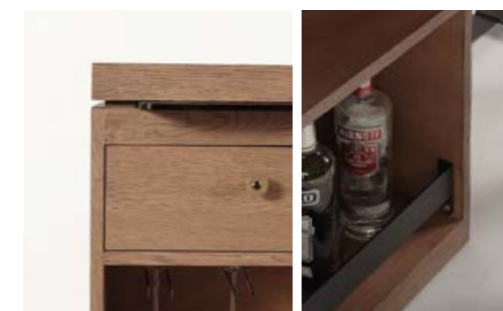

> LEGS

Optional silver highlights - as shown above

*Other upholstery options are available on request, with MOQ of 50pcs

- Stained Oak wood FSC certified
- Steel with silver highlights
- Tempered glass
- Solid Brass

options > RECESSED TRAY*

- 1 Black Steel with silver highlights
- 2 Solid Brass in brushed finish
- 3 Nubuck leather - Taupe

> LEGS

Optional silver highlights - as shown

*Other upholstery options are available on request, with MOQ of 50pcs