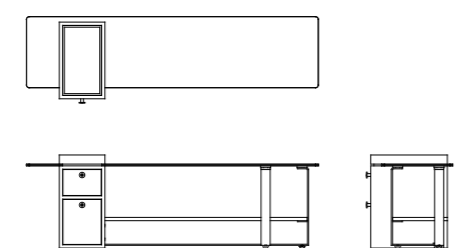

- Stained Oak wood FSC certified
- Steel with silver highlights
- Tempered glass
- Upholstery
- Solid Brass

1. **options**
2. > UPHOLSTERY (TRAY)*
     - 1 PU Fabric - Grey
     - 2 PU Fabric - Taupe
     - 3 Nubuck leather - Taupe
   - > LEGS
     - Optional silver highlights - as shown above
3. *Other upholstery options are available on request, with MOQ of 50pcs